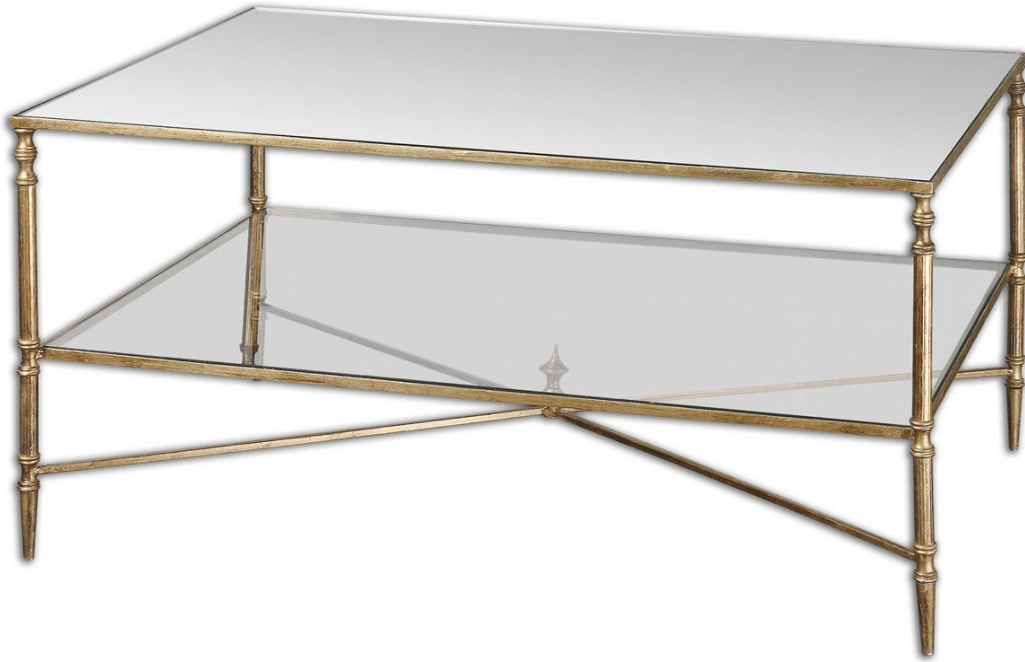

## HENZLER COFFEE TABLE

ITEM #24276

Finished in gold leaf with heavy antiquing on iron frame and iron cross stretchers. Top is reinforced mirror and gallery shelf is clear tempered glass.

**Designer:**

**Dimensions:**

38 W X 19 H X 28 D (in)

**Weight:**

80

**Ship Via:**

Motor Freight

**UPC Number:**

792977242766

**Assembly Instructions:**

## Complementary Items

**HENZLER CONSOLE TABLE**

24278 | 45" W X 33" H X 14" D (IN)