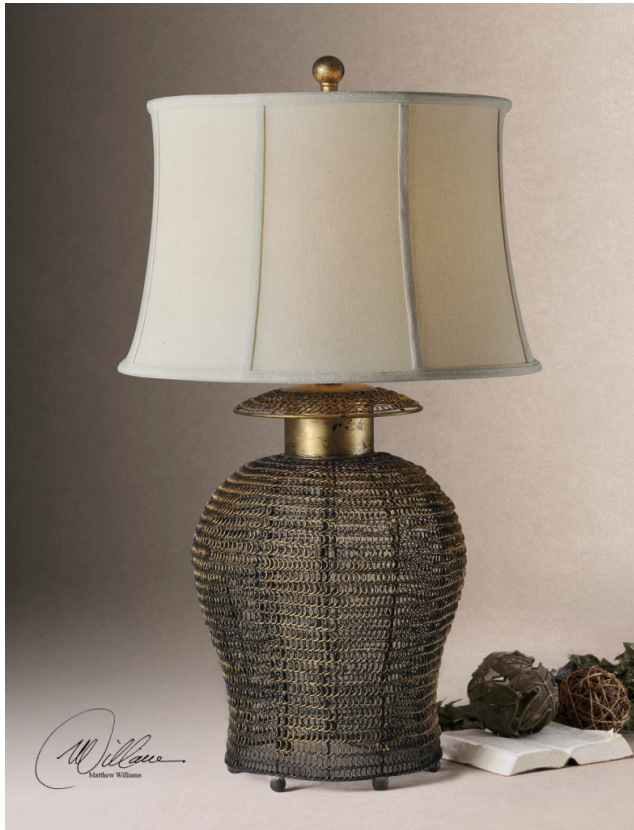

UTTERMOST

Rickma

Item 27650

Product Description:

Antiqued gold leaf finish on a woven metal base with black undertones. The round semi bell shade is an ivory linen textile with natural slubbing.

Designer: Matthew Williams

Wattage: 150W

Dimensions(inches):

19 W X 33 H X 19 D

Weight(lbs): 17

Shipped Via UPS: YES

UPC Number: 792977276501

Coordinating Products:

19290
Rickma, Candleholder