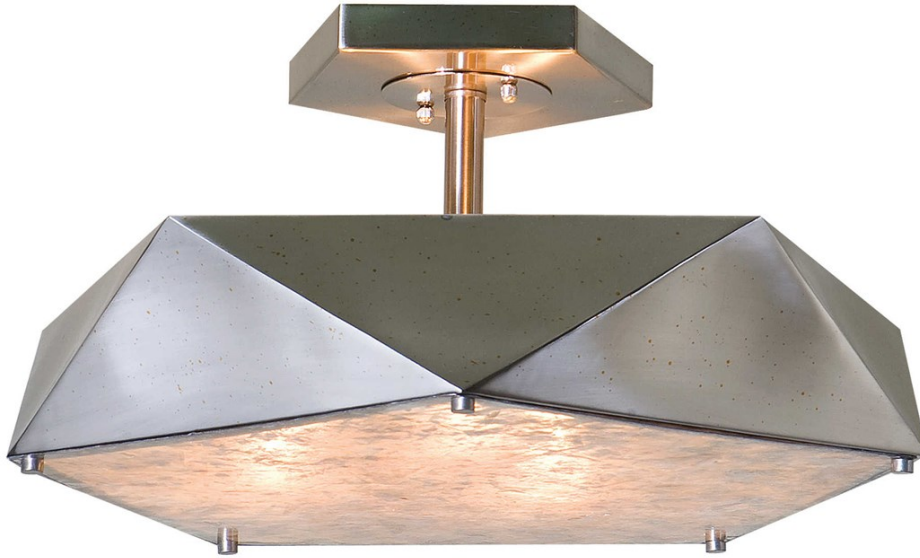

UTTERMOST

TESORO, 3 LT SEMI FLUSH MOUNT

ITEM #22274

Distressed antique nickel finish with a champagne mica diffuser.

Designer:

Dimensions:

Weight:

Ship Via:

UPC Number:

Assembly Instructions:

11 H X 21 Dia. (in)

7

Small Parcel

792977222744

[Click Here](#)