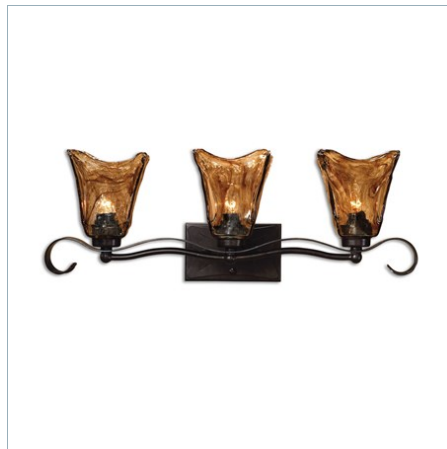

UTTERMOST

VETRAIO, 6 LT CHANDELIER

ITEM #21006

Heavy handmade glass is held in classic European iron works giving these pieces a contemporary quality, with strong traditional appeal as well. Supplied with 12' wire and 5' chain for adjustable installation.

VETRAID, 3 LT ISLAND

21009 | 23 H X 47 W X 13 D (IN)

VETRAID, 3 LT CHANDELIER

21008 | 20 H X 16 DIA. (IN)

VETRAID, 1 LT MINI PENDANT

21801 | 15 H X 6 DIA. (IN)

VETRAID, 2 LT SEMI FLUSH MOUNT

22200 | 13 H X 17 DIA. (IN)

VETRAID, 1 LT WALL SCNCE

22402 | 15 H X 6 W X 8 D (IN)

VETRAID, 3 LT VANITY STRIP

22801 | 9 H X 26 W X 7 D (IN)

VETRAID, 4 LT VANITY STRIP

22845 | 9 H X 34 W X 7 D (IN)