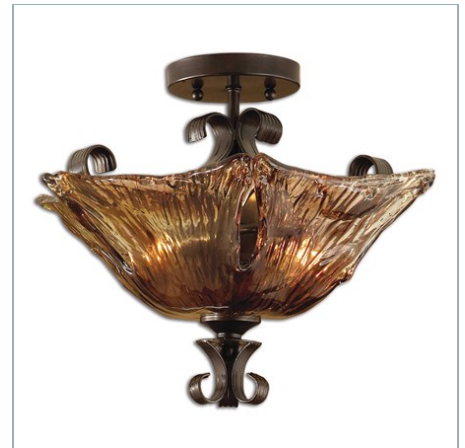

UTTERMOST

VETRAIO, 6 LT CHANDELIER

ITEM #21006

Heavy handmade glass is held in classic European iron works giving these pieces a contemporary quality, with strong traditional appeal as well. Supplied with 12' wire and 5' chain for adjustable installation.

Designer:

Dimensions:

Weight:

Ship Via:

UPC Number:

Assembly Instructions:

31 H X 29 Dia. (in)

40

VETRAID, 3 LT ISLAND

21009 | 23 H X 47 W X 13 D (IN)

VETRAID, 3 LT CHANDELIER

21008 | 20 H X 16 DIA. (IN)

VETRAID, 1 LT MINI PENDANT

21801 | 15 H X 6 DIA. (IN)

VETRAID, 2 LT SEMI FLUSH MOUNT

22200 | 13 H X 17 DIA. (IN)