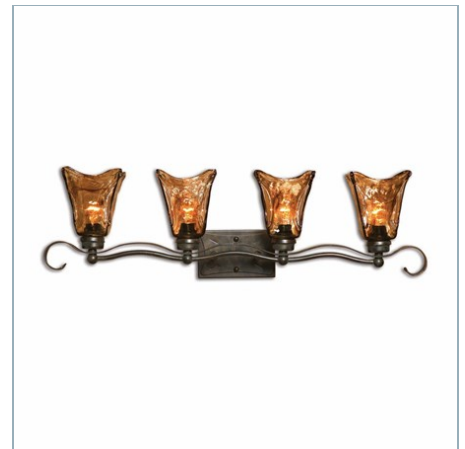

VETRAID, 4 LT VANITY STRIP

22845 | 9 H X 34 W X 7 D (IN)