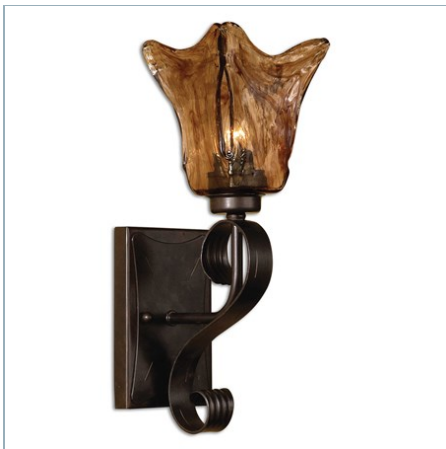

UTTERMOST

VETRAIO, 6 LT CHANDELIER

ITEM #21006

Heavy handmade glass is held in classic European iron works giving these pieces a contemporary quality, with strong traditional appeal as well. Supplied with 12' wire and 5' chain for adjustable installation.

VETRAID, 3 LT ISLAND

21009 | 23 H X 47 W X 13 D (IN)

VETRAID, 3 LT CHANDELIER

21008 | 20 H X 16 DIA. (IN)

VETRAID, 1 LT MINI PENDANT

21801 | 15 H X 6 DIA. (IN)

VETRAID, 2 LT SEMI FLUSH MOUNT

22200 | 13 H X 17 DIA. (IN)