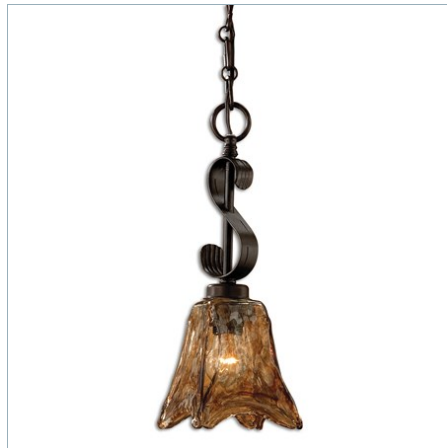

VETRAID, 1 LT MINI PENDANT

21801 | 15 H X 6 DIA. (IN)