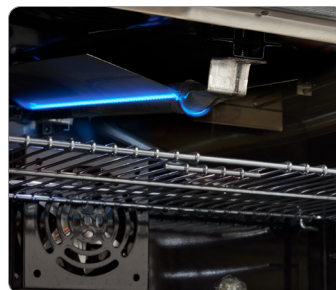

#### FEATURES

- Zinc cast handles and knobs
- Convection oven & waist-high broiler
- Continuous cast iron grate design
- Italian-made, high quality sealed burners
- Chrome finished accents
- Two adjustable heavy duty oven racks with four shelf positions
- 5.2 cu/ft oven capacity
- Variable BTUs cook-top includes a 20,000 BTU power burner
- 2 backsplashes to choose from
- Continuous cast iron grate

#### COLORS

Marshmallow  
White

Summer  
Mint Green

Ocean Mist  
Turquoise

Midnight  
Black

Cast Iron Grates

Convection cooking and  
waist-high broiler

The perfect match for the Classic Retro by Unique  
36" range hood and refrigerators