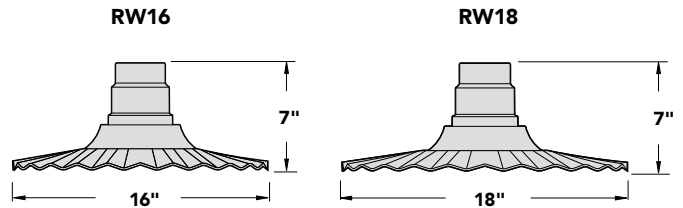

RADIAL WAVE

RW16, RW18

Aluminum Shade w/ Glass and Guard Options
 1/2" IP and 3/4" IP Arm, Stem and Pendant Options
 UL Wet Location Listed
 UL Damp Location Listed Pendants

Fixture

- Aluminum Shade
- Incandescent and Fluorescent Lamp Options

Finishes

- Shade, Arm and Stem Finish Options
- See Reverse Side of Sheet for Finish Options

Mounting

- 1/2" IP and 3/4" IP Arms Available
- Stem and Pendant Options

ORDERING EXAMPLE (FIXTURE AND MOUNTING SHOWN)