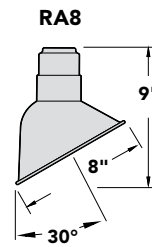

ORDERING EXAMPLE

(FIXTURE AND MOUNTING SHOWN, LEFT IMAGE)

PIPE	CAT NO.	LAMP	FINISH	PIPE	MOUNTING	FINISH
2	RA10	LED12	GA	2	SL23	GA

1/2" IP, Angled Reflector 10", 12W LED, Galvanized Shade

1/2" IP, Small Loop 23", Galvanized

PIPE	CAT NO.	LAMP/BALLAST	SHADE / ARM FINISH	ACCESSORIES
2	1/2" IP RA8	M Incandescent Med Base 100W max	All Standard and Specialty Finishes Coastal Finish Option - Add "-C" to end of order number Specify finish for Shade and Arm separately as in the example above. Cage or Guard finish will match Shade finish.	CG Clear Glass
3	3/4" IP RA10	GU2413¹ 13W GU24 Base, 2700K, 120V		FG Frosted Glass
	RA12	GU2418¹ 18W GU24 Base, 2700K, 120V		OG Opal Glass
		GU2426¹ 26W GU24 Base, 2700K, 120V		CGG Clear Glass w/ Cast Guard
		GU2432^{1,6} 32W GU24 Base, 2700K, 120V		FGG Frosted Glass w/ Cast Guard
		GU2442^{1,6} 42W GU24 Base, 2700K, 120V		OGG Opal Glass w/ Cast Guard
		LED12^{1,11} 12W COB LED, 2700°K 90 CRI, 120V, 840 Lumens		CGWC Clear Glass w/ Wire Cage
		LED18^{1,11} 18W COB LED, 2700°K 90 CRI, 120V, 1260 Lumens		FGWC Frosted Glass w/ Wire Cage
			OGWC Opal Glass w/ Wire Cage	
			WG Wire Guard	

¹LAMPS/LEDS INCLUDED

⁶ NOT FOR USE IN GLASS/CASTGUARD/WIRE CAGE ENCLOSURES

¹¹ FROSTED GLASS (FG) INCLUDED

PIPE	CAT NO.	LAMP/BALLAST	SHADE FINISH	ACCESSORY
2	RA10	LED12	GA	

MOUNT PIPE	MOUNT	MOUNT FINISH
2	SL23	GA

Project _____

Fixture Type _____

Location _____

Contact _____

Phone _____