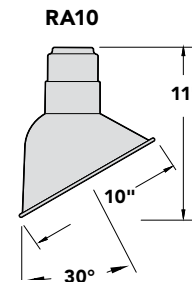

ORDERING EXAMPLE

(FIXTURE AND MOUNTING SHOWN, LEFT IMAGE)

PIPE	CAT NO.	LAMP	FINISH	PIPE	MOUNTING	FINISH
2	RA10	LED12	GA	2	SL23	GA

1/2" IP, Angled Reflector 10", 12W LED, Galvanized Shade

1/2" IP, Small Loop 23", Galvanized

PIPE	CAT NO.	LAMP/BALLAST	SHADE / ARM FINISH	ACCESSORIES
2	1/2" IP RA8	M Incandescent Med Base 100W max	All Standard and Specialty Finishes Coastal Finish Option - Add "-C" to end of order number Specify finish for Shade and Arm separately as in the example above. Cage or Guard finish will match Shade finish.	CG Clear Glass
3	3/4" IP RA10	GU2413¹ 13W GU24 Base, 2700K, 120V		FG Frosted Glass
	RA12	GU2418¹ 18W GU24 Base, 2700K, 120V		OG Opal Glass
		GU2426¹ 26W GU24 Base, 2700K, 120V		CGG Clear Glass w/ Cast Guard
		GU2432^{1,6} 32W GU24 Base, 2700K, 120V		FGG Frosted Glass w/ Cast Guard
		GU2442^{1,6} 42W GU24 Base, 2700K, 120V		OGG Opal Glass w/ Cast Guard
		LED12^{1,11} 12W COB LED, 2700°K 90 CRI, 120V, 840 Lumens		CGWC Clear Glass w/ Wire Cage
		LED18^{1,11} 18W COB LED, 2700°K 90 CRI, 120V, 1260 Lumens		FGWC Frosted Glass w/ Wire Cage
			OGWC Opal Glass w/ Wire Cage	
			WG Wire Guard	

¹LAMPS/LEDS INCLUDED

⁶ NOT FOR USE IN GLASS/CASTGUARD/WIRE CAGE ENCLOSURES

¹¹ FROSTED GLASS (FG) INCLUDED

PIPE	CAT NO.	LAMP/BALLAST	SHADE FINISH	ACCESSORY
2	RA10	LED12	GA	

MOUNT PIPE	MOUNT	MOUNT FINISH
2	SL23	GA

Project _____

Fixture Type _____

Location _____

Contact _____

Phone _____