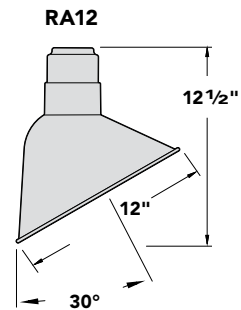

ORDERING EXAMPLE

(FIXTURE AND MOUNTING SHOWN, LEFT IMAGE)

PIPE	CAT NO.	LAMP	FINISH	PIPE	MOUNTING	FINISH
2	RA10	LED12	GA	2	SL23	GA

1/2" IP, Angled Reflector 10", 12W LED, Galvanized Shade

1/2" IP, Small Loop 23", Galvanized