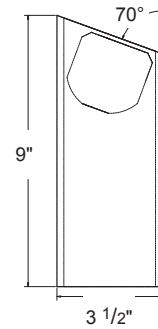

# 10W LED WELL LIGHT

R-W100-NAZ

Reversible angle or flat-cut composite sleeve

In-line driver included

- 10W LED, 2850°K
- 3 optics included: 25°, 45° and 65°
- Direct burial driver, full output from 10 – 15 volts eliminating voltage drop calculations (below)
- Solid die-cast brass LED housing
- Reversible angle or flat-cut composite sleeve, brown only
- Potted luminaire to limit water and insect intrusion
- Natural antique bronze patina finish (NAZ), standard
- 25' 16 AWG SPT-2W cable and direct-bury wire connectors included
- Requires low voltage power supply, ordered separately