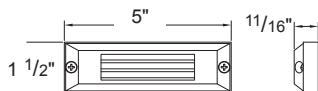

3W LED STEP LIGHT

R-S11B-NAZ

R-S11B-NAZ

METALWORK	B	Solid Brass
FINISH	NAZ	Natural Antique Bronze

S11 is a unique surface mount step light that does not require a recessed box.

- 3.5 watt LED with on-board driver; full output from 10-15volts eliminating voltage drop calculations
- 2850°K color temperature
- Surface mount
- Solid Brass housing
- Heat and impact resistant glass
- 100% sealed luminaire for high exposure areas
- 25' of 18awg SPT2-W cable and direct-bury wire connectors included
- Requires low voltage power supply, ordered separately