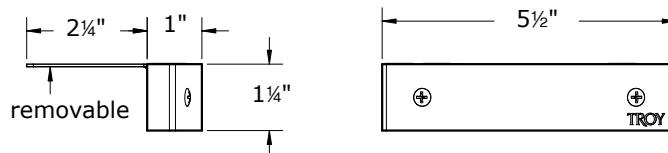

## R-P155B-NAZ

(NAZ) Natural Antique Bronze

- Festoon lamp (10W included)
- Four in-stock Quick Ship finishes: NAZ (Natural Antique Bronze), UFSS (Unfinished Stainless Steel), UFB (Unfinished Brass), and UFC (Unfinished Copper)
- Sleek design with soft edges
- Pull out socket for easy re-lamping (the industry's first)
- Festoon socket for even lighting across the luminaire: no socket shadowing on one side
- Festoon LED ready – 1.2 W, high power, warm or cool white
- Frosted glass light lens to protect lamp and socket while providing even illumination
- Captive face plate screws
- 25' 18 AWG SPT-2W cable
- Removable mounting plate for multiple mounting options: Surface mount, up mount, masonry wedge and under cap mount.
- Stainless steel luminaire fixture housing for years of outdoor service
- 12 volt UL 1838 listed luminaire is safe for wet locations up to 10W
- Direct-bury wire connectors included
- Requires low voltage power supply, ordered separately