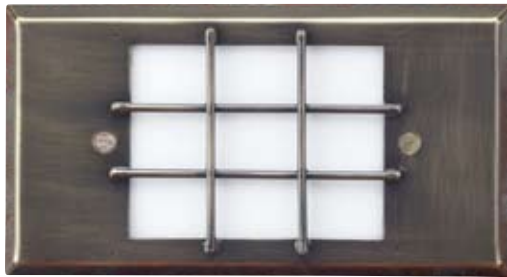

13 Louver
Natural Antique Bronze
(NAZ)

14 Window
Powder Coat Textured White
(PWT)

18 Grille
Natural Antique Brass
(NAS)

Housing

- Recessed mount
- Solid Brass housing with a choice of three Solid Brass covers

Lens

- Heat and impact resistant glass

Socket and Wiring

- Bi-pin type G4/GU5.3 with stainless steel spring.
- Pre-wired w/ 3 foot 16 gauge wire leads.

Ordering Example

S9 B 14 PWT

Model	Material	Cover	Socket/Lamp	Natural Finishes	Powder Coat
S9	B Solid Brass	13 Louver	G4/GU5.3	NAP NAR	PAB PBZ
		14 Window	10W L-JCB-10	NAS NAZ	PDV POC
		18 Grille		NOC UFB	PRI PSD PTB PWB PTW