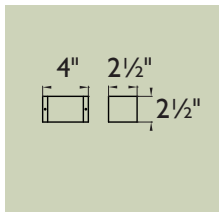

Housing

- Recessed mount
- Solid Brass housing with a choice of three Solid Brass covers

Lens

- Heat and impact resistant glass

Socket and Wiring

- Bi-pin type G4/GU5.3 with stainless steel spring.
- Pre-wired w/ 3 foot 16 gauge wire leads.

Ordering Example

S9 B 14 PWT

Model	Material	Cover	Socket/Lamp	Natural Finishes	Powder Coat
S9	B Solid Brass	13 Louver	G4/GU5.3	NAP NAR	PAB PBZ
		14 Window	10W L-JCB-10	NAS NAZ	PDV POC
		18 Grille		NOC UFB	PRI PSD PTB PWB PTW

*We reserve the right to change specifications without notice.