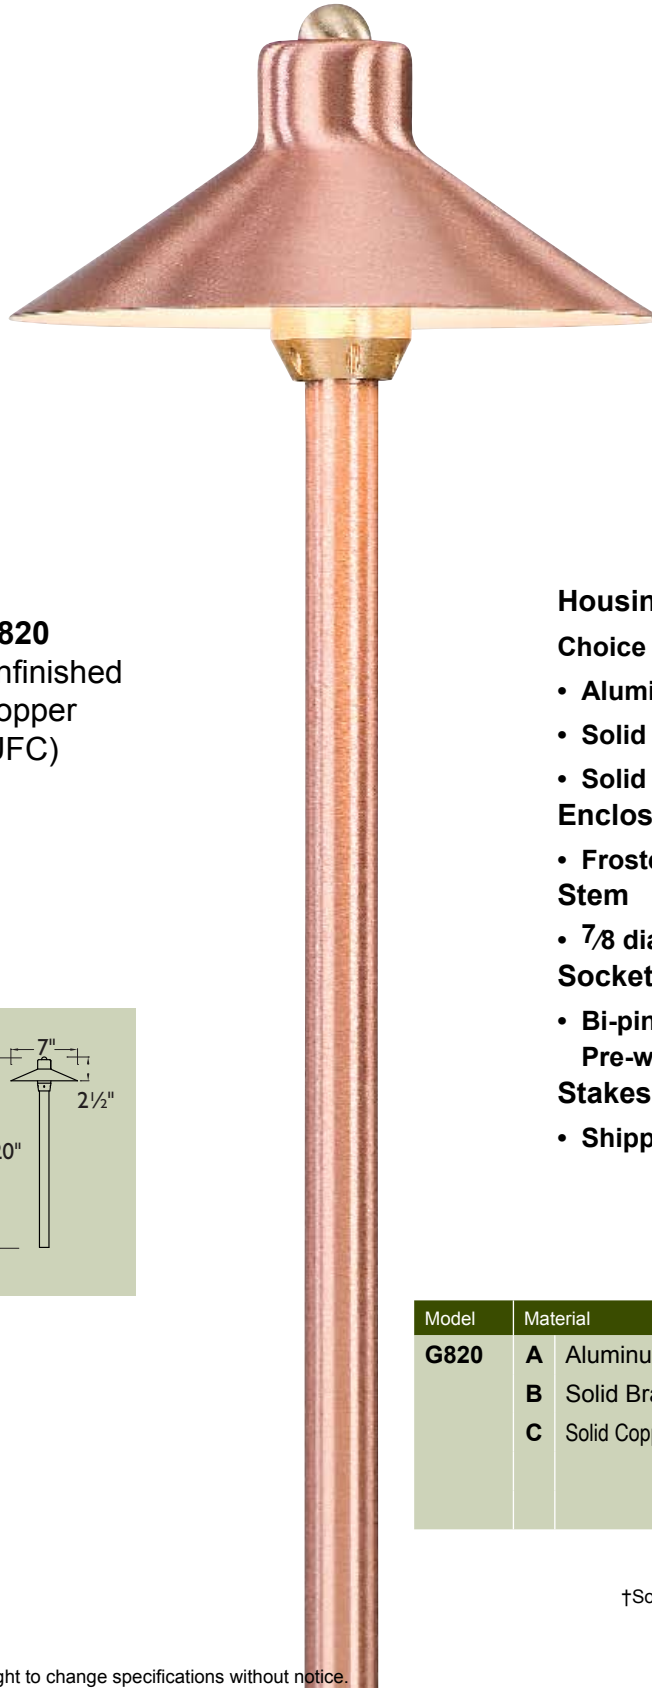

TROY
Landscape Lighting
A Division of Troy-CSL Lighting, Inc.

G820 Path Light Aluminum, Brass, Copper

G820
Unfinished
Copper
(UFC)

Housing and Shade

Choice of:

- Aluminum
- Solid Brass
- Solid Copper

Enclosure

- Frosted Soda Lime Glass

Stem

- 7/8 dia. solid aluminum, brass or copper tubing

Socket and Wiring

- Bi-pin type G4/GU5.3 with stainless steel spring.
Pre-wired w/ 3 foot 16 gauge wire leads.

Stakes & Connectors

- Shipped w/ Quick-Stake and Gel Connectors

Model	Material	Socket/Lamp	Natural Finishes		Powder Coat	
G820	A Aluminum*	G4/GU5.3	NAP	NAR	PAB	PBZ
	B Solid Brass	20W L-JCB-20	NAS	NAZ	PDV	POC
	C Solid Copper†		NOC	UFB	PRI	PSD
			UFC		PTB	PWB
					PTW	

Optional Lamp: L-JCB-10 / 10W T3 12V

*G820 Aluminum available w/ Powder Coat Finishes ONLY

†Solid Copper finished in NOC, UFC and Powder Coat Finishes ONLY

*We reserve the right to change specifications without notice.