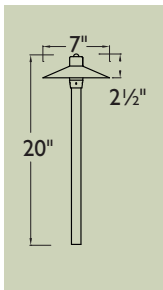

TROY
Landscape Lighting
A Division of Troy-CSL Lighting, Inc.

G820 Path Light Aluminum, Brass, Copper

G820
Unfinished
Copper
(UFC)

Housing and Shade

Choice of:

- Aluminum
- Solid Brass
- Solid Copper

Enclosure

- Frosted Soda Lime Glass

Stem

- 7/8 dia. solid aluminum, brass or copper tubing

Socket and Wiring

- Bi-pin type G4/GU5.3 with stainless steel spring.
Pre-wired w/ 3 foot 16 gauge wire leads.

Stakes & Connectors