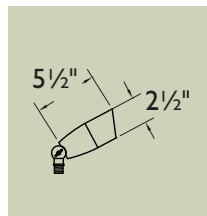

TROY
Landscape Lighting
A Division of Troy-CSL Lighting, Inc.

F416 Accent/Flood Aluminum

F416
Powder Coat
Weathered Brown
(PWB)

Housing and Shade

- Die Cast Aluminum
- Die Cast adjustable swivel w/ locking teeth
- Easy Adjust Shroud with double silicone O-ring seals

Lens

- Convex Clear Tempered Glass

Lamp

- 20W - 50W MR16

Socket and Wiring

- Bi-pin type G4/GU5.3 with stainless steel spring. Pre-wired w/ 3 foot 16 gauge wire leads.

Stakes & Connectors

- Shipped w/ Quick-Stake and Gel Connectors