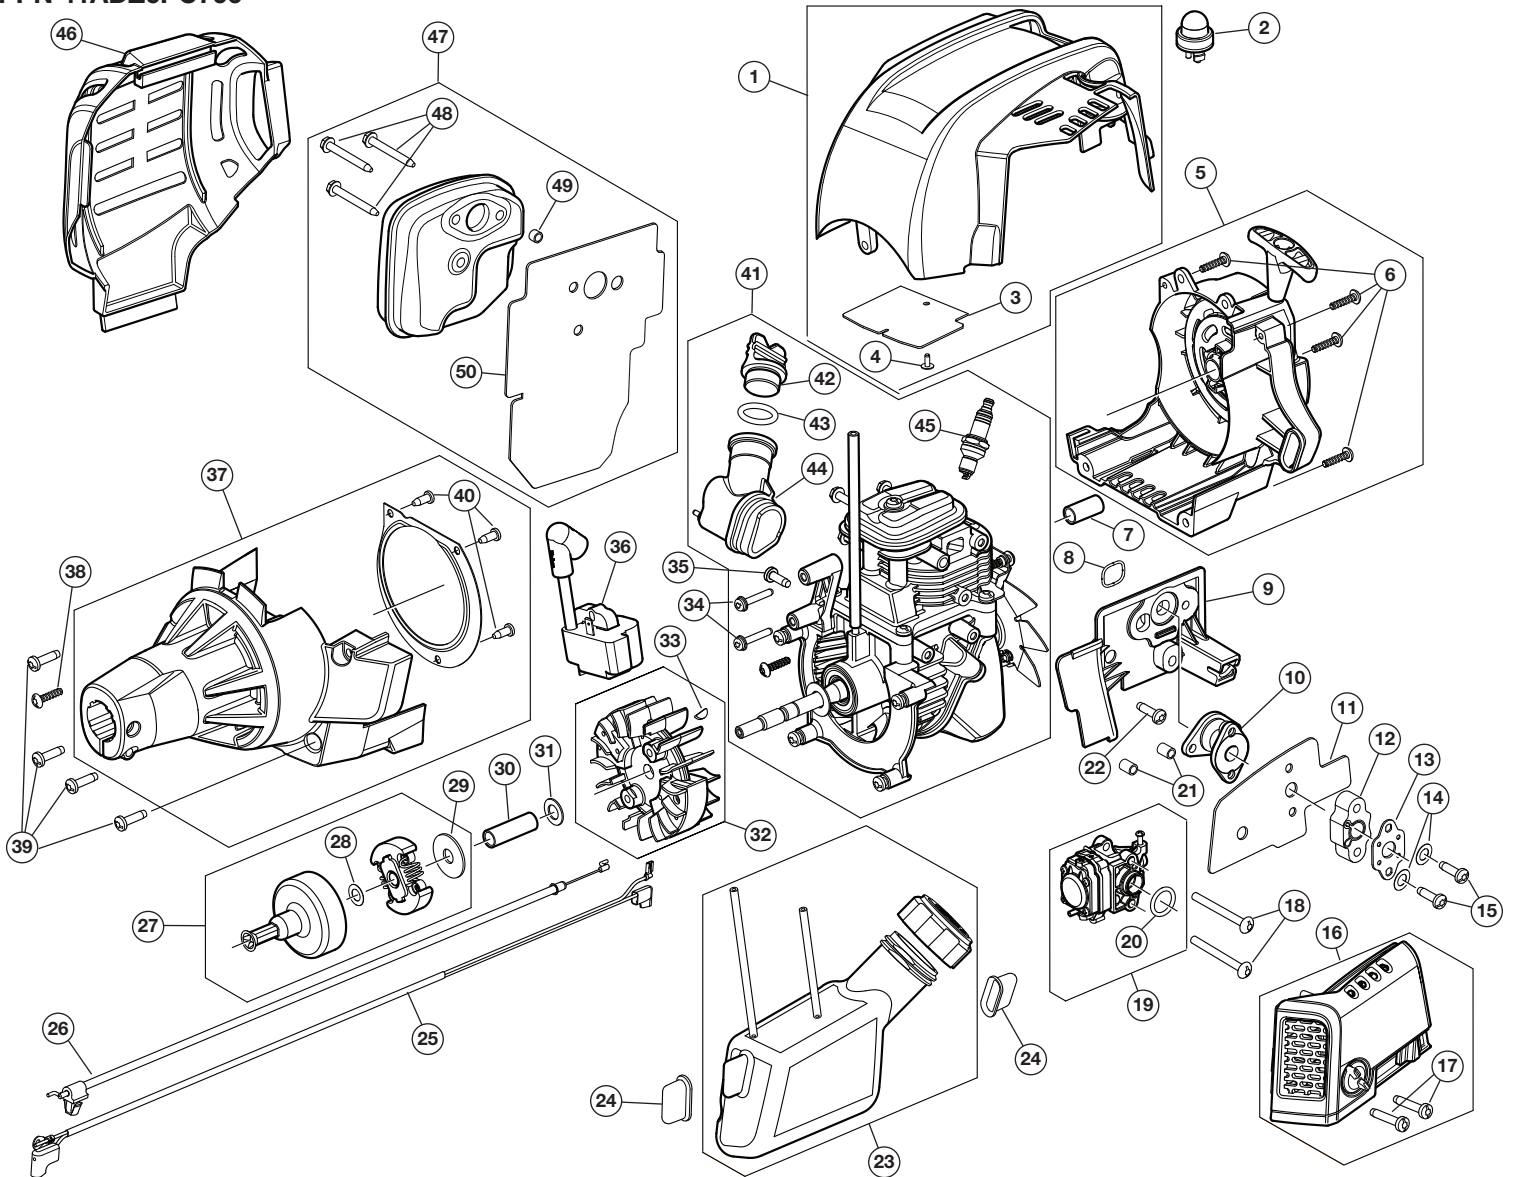

# REPLACEMENT PARTS - MODEL TB6044 XP

## 4-CYCLE TRIMMER

PPN 41ADZ6PC766

Item	Part No.	Description	Item	Part No.	Description
1	753-08121	Top Housing Assembly	27	753-08114	Clutch Assembly
2	731-05509	Air Purge Primer	28	791-182569	Thrust Washer
3	721-04637	Top Cover Gasket	29	791-182396	Clutch Washer
4	710-05279A	Screw	30	2557	Power Shaft Spacer
5	753-08120	Starter Housing Assembly	31	753-05533	Thrust Washer
6	753-04595	Screw	32	753-06246	Flywheel Assembly
7	712-04355	Electric Start Adapter	33	714-04016	Key
8	721-04466	O-Ring	34	7826	Screw
9	731-08365	Intake Port	35	791-181020	Screw
10	753-08053	Boot Assembly	36	725-06013	Module Assembly
11	721-04644	Carburetor Gasket	37	753-08056	Clutch Cover Assembly
12	731-08857A	Insulator	38	753-04595	Screw
13	791-181709	Insulator Gasket	39	710-04604	Screw
14	791-182409	Washer	40	1755	Screw
15	791-181003	Screw	41	941-012023	Shortblock Assembly
16	753-08118	Aircleaner Assembly	42	731-08920-9	Oil Fill Plug
17	710-06106	Screw	43	721-04509	O-Ring
18	753-05253	Screw	44	941-031509	Oil Fill Tube
19	753-08119	Carburetor Assembly	45	794-00043	Spark Plug
20	791-181751	O-Ring	46	731-08903-1	Muffler Housing
21	750-05471	Aircleaner Spacer	47	753-08115	Muffler Assembly
22	791-181003	Screw	48	753-05246	Screw
23	753-08112	Fuel Tank Assembly	49	750-06057	Aircleaner Spacer
24	753-05259	Fuel Tank Pad	50	721-04633	Muffler Gasket
25	753-06167	Lead Wire			
26	746-05053	Throttle Cable			