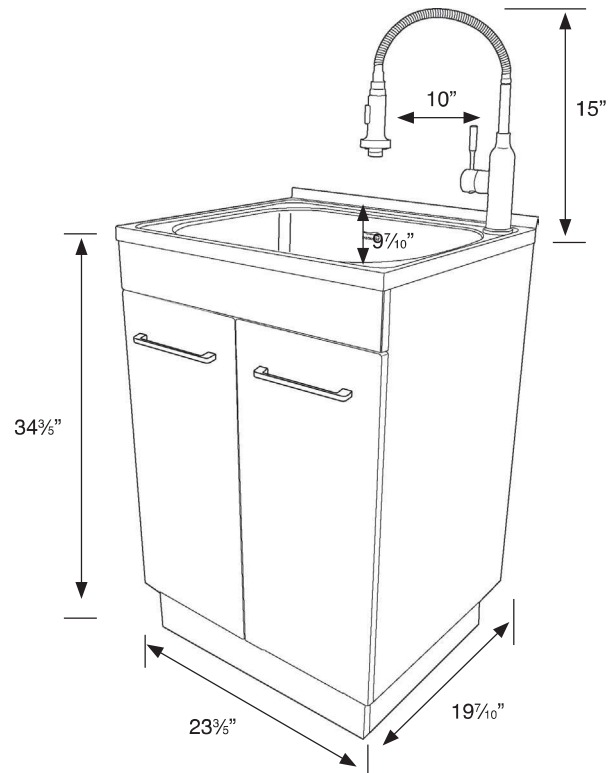

LAUNDRY SINK CABINET with Stainless Steel Apron Style Sink & High Arc Faucet **TCA-2420-WS**

FEATURES:

- Complete laundry cabinet with stainless steel apron front style sink top and high arc articulating faucet.
- Pre-assembled cabinet provides time saving set-up right out of the carton. Particle board cabinet in white high gloss pvc laminate finish. Modern style mdf doors feature slow closing hinges for quiet, gentle operation. Door hardware included.
- Stainless steel high arc single lever faucet. Ceramic disc. 1.8 gpm. Flexible arm with aerator, spray head and garden hose adapter.
- 18 gauge stainless steel top with 9.7" deep apron style sink and integral backsplash. 30% heavier than most sinks, professional grade for years of service.
- Includes stainless steel basket strainer and flexible 3/8" braided supplies.
- Easy to assemble and install.
- 1 Year Ltd. Warranty.

Specified Model

Model No.				
COMPLETE LAUNDRY CABINET KIT				
<input type="checkbox"/>	TCA-2420-WS	Laundry Cabinet, Sink Top and Faucet		
		Width	Depth	Height
	Laundry Cabinet	23 ³ / ₅ "	19 ⁷ / ₁₀ "	34 ³ / ₅ "
	Sink Top	23 ³ / ₅ "	19 ⁷ / ₁₀ "	9 ⁷ / ₁₀ "
	Faucet	10"		15"