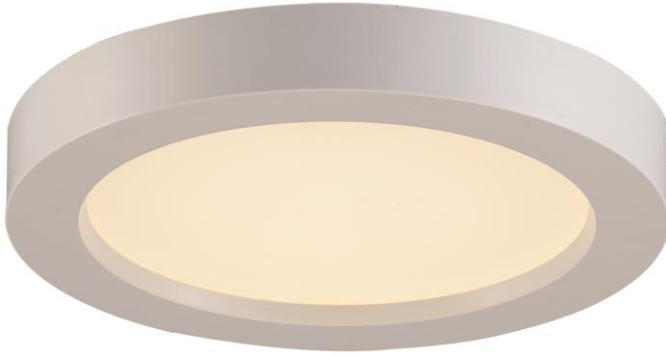

LED-30095 WH

Job Name:	
Location :	
Date :	
Quantity :	

Dimensions:

Width:	5.3
Height:	0.7

Lamping:

Voltage:	120
Wattage:	11
Lumens:	600
Color Temperature:	3000k
CRI:	≥90
Dimmable LED Module:	Y
Rated Life:	50,000 hours

Diffuser:

Lens/Diffuser Material:	Glass & UV Resistant Acrylic
Lens/Diffuser Color:	Frosted White

Suggested Dimmers:

The LED-30095 WH is designed to operate with most standard dimmers. It is recommended to use an LED dimmer. Fixture is confirmed to work with both TRICA and ELV dimmers. This does not imply any guarantee or warranty of compatibility with a particular application. Unlisted dimmers do not imply non-compatibility.

Finish Options:

White (WH)		MOQ: 500
Black (BK)		MOQ: 500
Silver (SL)		MOQ: 500
Rubbed Oil Bronze (ROB)		MOQ: 500

Material:

Glass, Acrylic
 Electrical
 Metal

Ratings & Certifications:

Wet Location

Warranty: