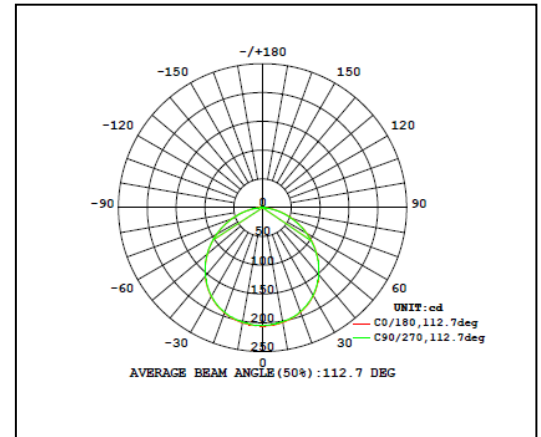

LED-30095 WH

Job Name:	
Location :	
Date :	
Quantity :	

Dimensions:

Width:	5.3
Height:	0.7

Lamping:

Voltage:	120
Wattage:	11
Lumens:	600
Color Temperature:	3000k
CRI:	≥90
Dimmable LED Module:	Y
Rated Life:	50,000 hours