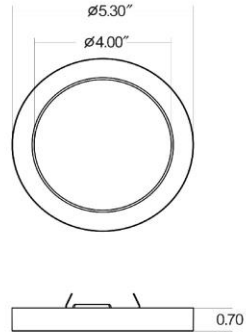

LED-30095 WH

Job Name:	
Location :	
Date :	
Quantity :	

Dimensions:

Width:	5.3
Height:	0.7

Lamping:

Voltage:	120
Wattage:	11
Lumens:	600
Color Temperature:	3000k
CRI:	≥90
Dimmable LED Module:	Y
Rated Life:	50,000 hours