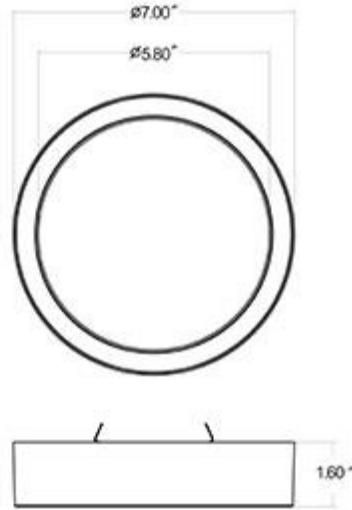

## BNK-LED-30097 WH

|            |  |
|------------|--|
| Job Name:  |  |
| Location : |  |
| Date :     |  |
| Quantity : |  |

### Dimensions:

|         |     |
|---------|-----|
| Width:  | 7   |
| Height: | 1.6 |