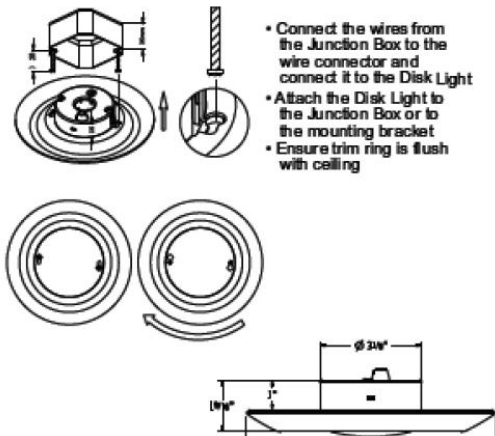

Dimmable LED Surface Mount

LED-30021-1

Width (in): 7.5

Height (in): 1.5625

Glass Type: White Frost Acrylic

Bulb Type: LED

Color Temp: 3000k

Lumens: 1000

CRI: > 90

Wattage: 15

Finish Shown: White

Available Finishes: White (WH)

UL Listed: Wet

Country of Origin: China

Material: Metal, Acrylic, Electrical

- Fixture does not use a driver
- Fixture is dimmable with most line voltage dimmers
- Recommended dimmer: Lutron MACL-153M
- Rated for up to 50,000 hours
- Mountable to outlet box
- ADA Compliant
- Title XXIV approved

JUNCTION BOX INSTALLATION EXAMPLE

Job Name:

Job Type:

Contact:

Fixture Location:

Quantity:

Additional Notes:

Shipping Box	Width	Height	Depth	Ship Wt	Method	Oversize	Case QTY
Ship QTY: 1 ea					Ground	No	
UPC: by finish		Finish:		Warranty: 1 year limited parts, repair, and replacement			