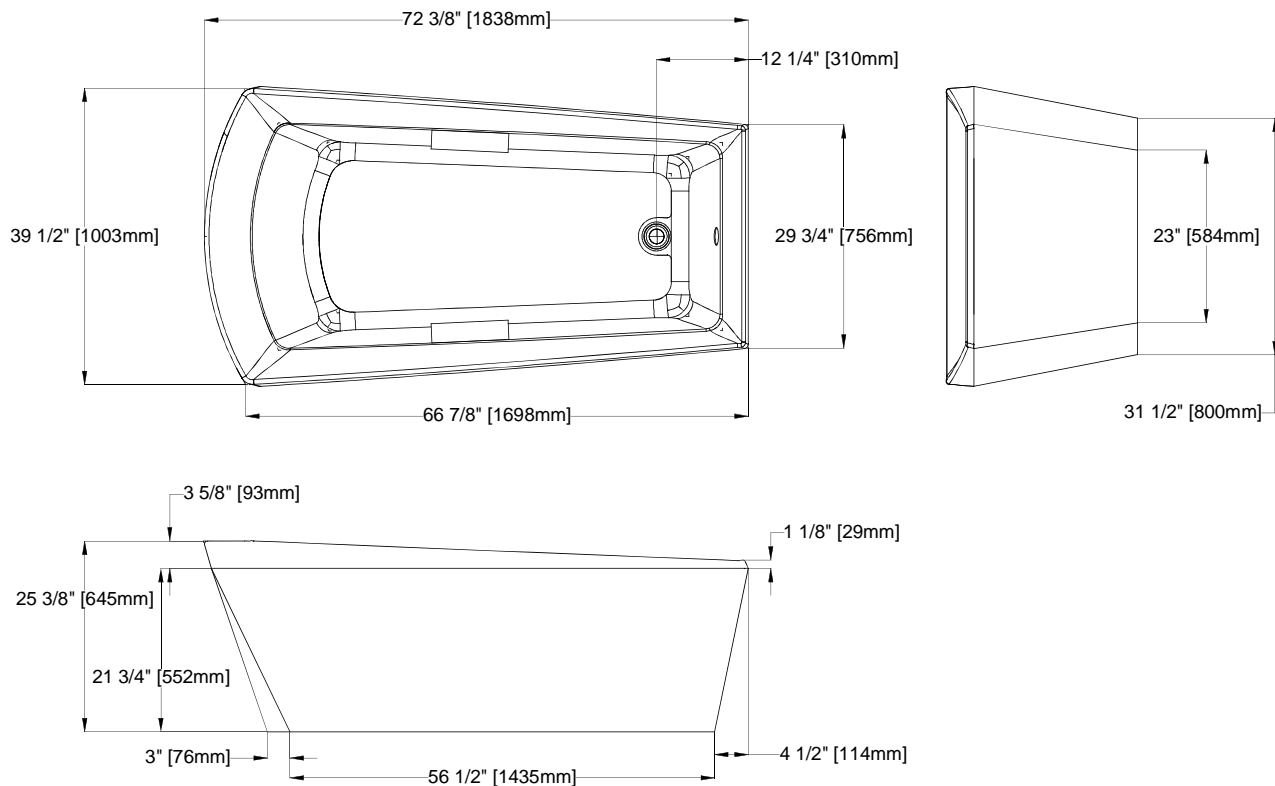

Soirée® Freestanding Bathtub

FEATURES

- 72-3/8" x 39-1/2" x 25-3/8"
- Luxuriously deep bathing well
- Cast-acrylic construction provides high durability
- Slip-resistant surface
- Solid brass grab bars with optional finishes
- Drain and overflow cover are included with the tub in a matching finish to the grab bars

COLORS/FINISHES

- Shell Color
#01 Cotton
- Grab Bar
#CP Polished Chrome
#BN Brushed Nickel
#PN Polished Nickel

PRODUCT SPECIFICATION

The Soirée Freestanding Bathtub shall be 72-3/8" in length, 39-1/2" in width and 25-3/8" in height. Bath shall be free standing with drain and overflow cover included to match the solid brass grab bars. Bath shall have a slip-resistant surface and acrylic construction. Bath shall be TOTO Model ABF964___ ___.

ABF964

Soirée® Freestanding Bathtub

SPECIFICATIONS

- Size 72-3/8" x 39-1/2" x 25-3/8"
- Depth 20-1/2"
- Warranty 1 Year Limited Warranty on acrylic tub
1 Year Limited Warranty on components and parts
- Material Cast Acrylic
- Shipping Weight 310 lbs.
- Shipping Dimensions 78-1/2" L x 48-1/2" W x 33-1/2" H
- Gallons 76 to overflow

INSTALLATION NOTES

Floor support under bath must provide a minimum of 75 lbs/square foot (366 kg/square meter) loading.

TOTO®

These dimensions and specifications are subject to change without notice