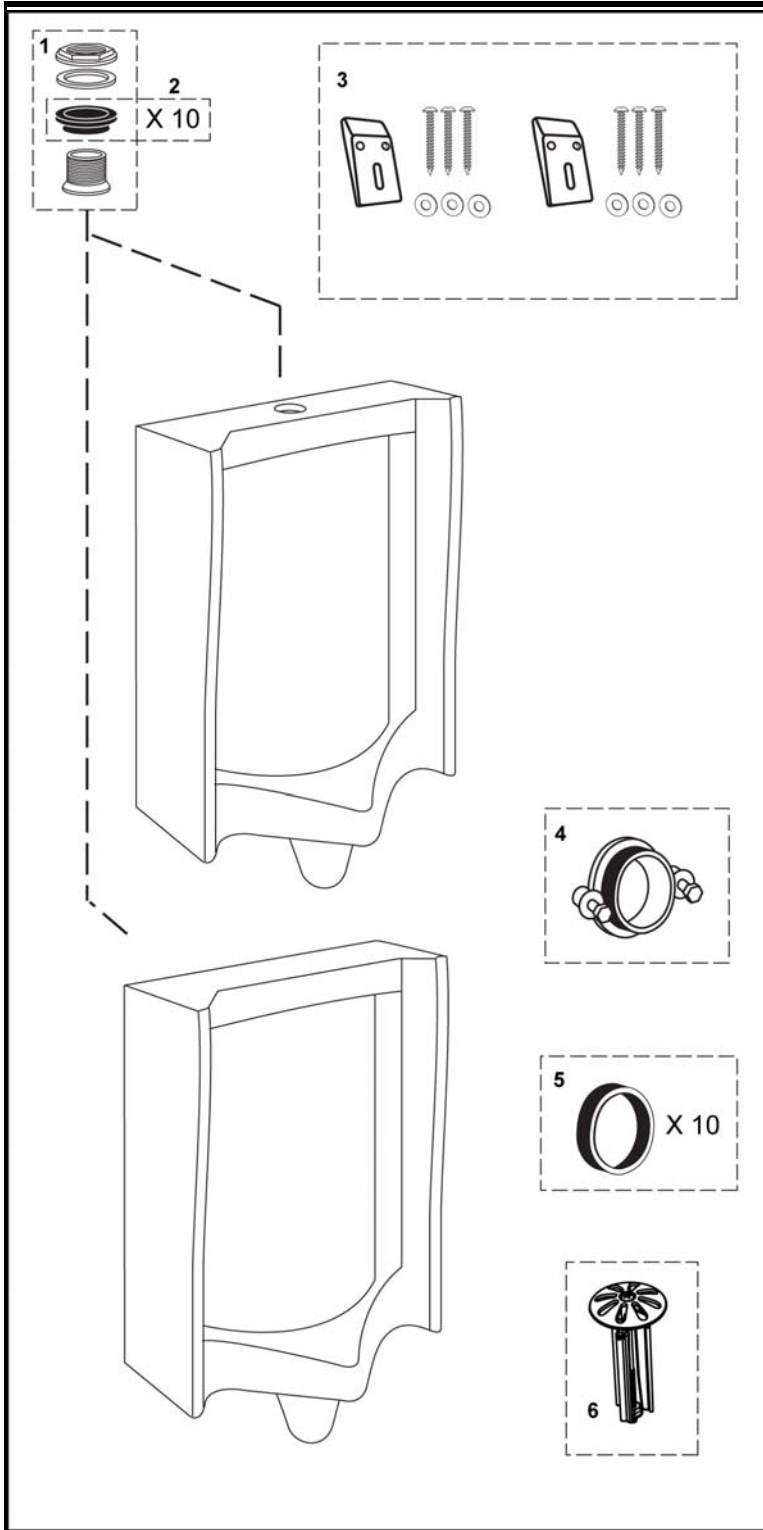

UT445U(V)

UT445U
UT445UV

Commercial Washout Urinal
0.125 Gpf / 0.473 Lpf
3/4" Spud Inlet
2" IPS Outlet Flange

Items	Part No	Description
1	THU078	Spud
2	THU118	Spud Gaskets (10 pieces)
3	THU110	Wall Hanger
4	THU079	Outlet Flange
5	THU119	Outlet Flange Gaskets (10 pieces)
6	THU3053	Strainer

Note:

Product Number Explanations

Urinal

(UT) Urinal
(445) Model
(U) Ultra Low Flush
(V) Back Spud Inlet

Actual Product may vary slightly from illustration.