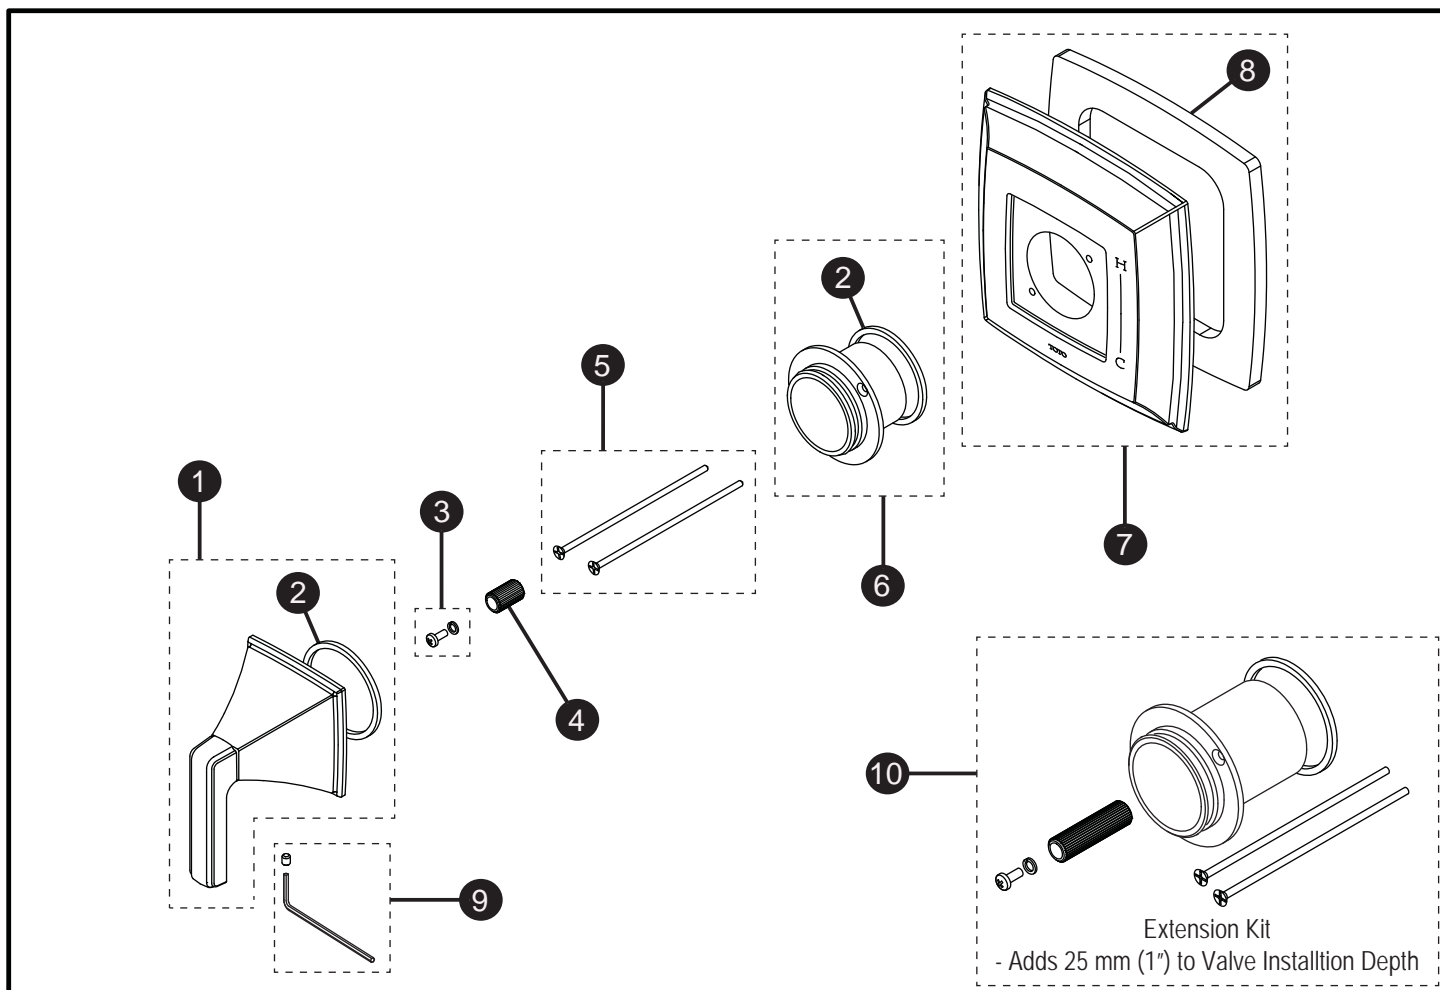

Connelly™
Pressure Balance Trim

Item	Part	Description
1*	THP4961#\$\$	Handle Assembly
2	THP4816	Gasket
3	THP4825	Screw and Lock Washer
4	THP4836	Adapter
5	THP4837	Screws (2 pcs)
6	THP4962	Collar with Gasket
7*	THP4963#\$\$	Escutcheon with Gasket
8	THP4964	Gasket
9	THP4949	Set Screw and Hex Wrench
10	THP4969	Extension Kit

LEGEND
\$\$ = Denotes Finish
#CP = Polished Chrome
#BN = Brushed Nickel
#PN = Polished Nickel

* Please specify finish when ordering