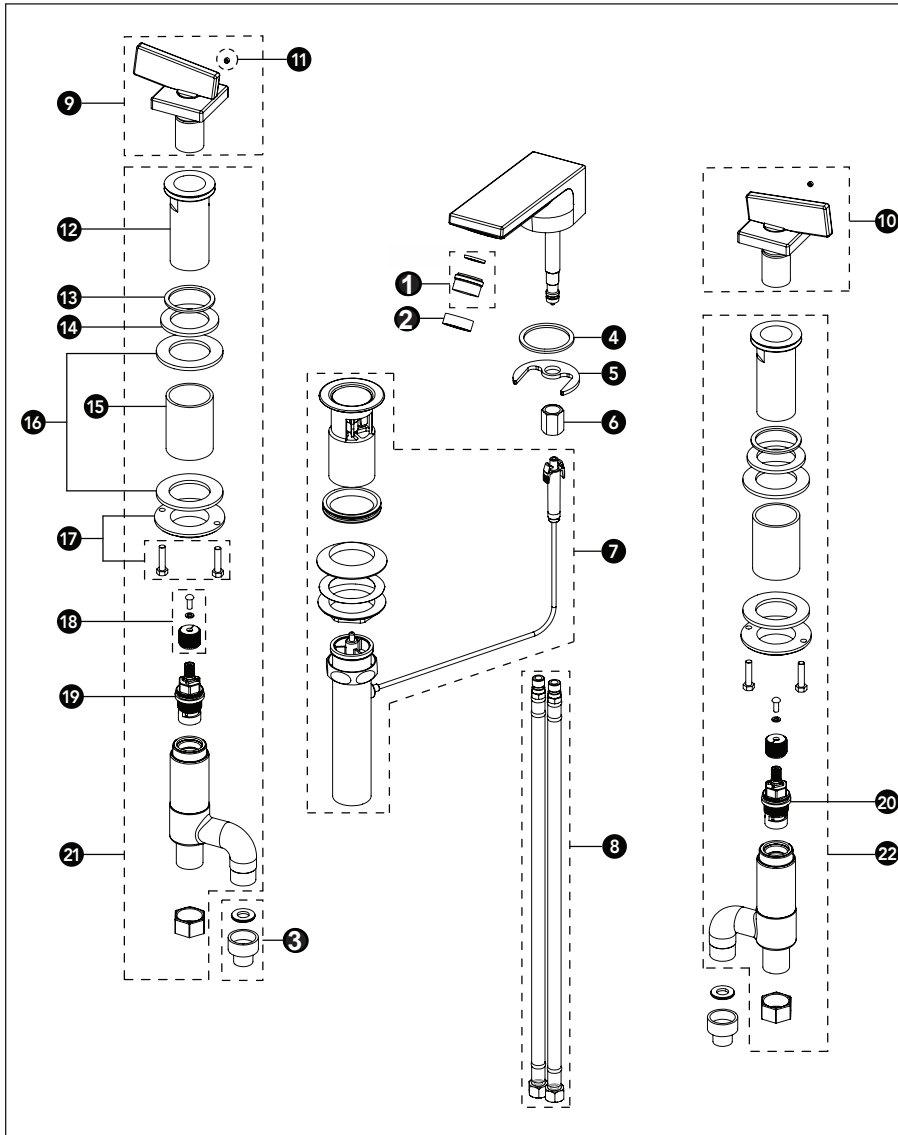

**LEGATO®**  
**Widespread Lavatory Faucet, 8" Center**

Item	Part	Description
1	THP4498	Rubber Gasket & Aerator
2	THP4499	Aerator Housing
3	THP4690	Hose Adapter & Gasket
4	THP4686	Foam Gasket
5	THP4687	Mounting Bracket
6	THP4688	Mounting Nut
7	THP4689#\$\$	Drain Assembly
8	THP4407	Flex Hoses (2)
9	THP4691#\$\$	Lever Handle (Hot)
10	THP4692#\$\$	Lever Handle (Cold)
11	THP4167	Set Screw
12	THP4169	Deck Adapter
13	THP4019	Foam Gasket
14	THP4042	Rubber Washer
15	THP4172	Sleeve
16	THP4171	Washers(2)
17	THP4020	Locknut & Screws
18	THP4685	Spindle & Screws
19	THP4417	Cartridge (Hot)
20	THP4416	Cartridge (Cold)
21	THP4706	Valve Unit (Hot)
22	THP4707	Valve Unit (Cold)

LEGEND
\$ = Denotes Finish
#CP = Polished Chrome
#BN = Brushed Nickel
#PN = Polished Nickel