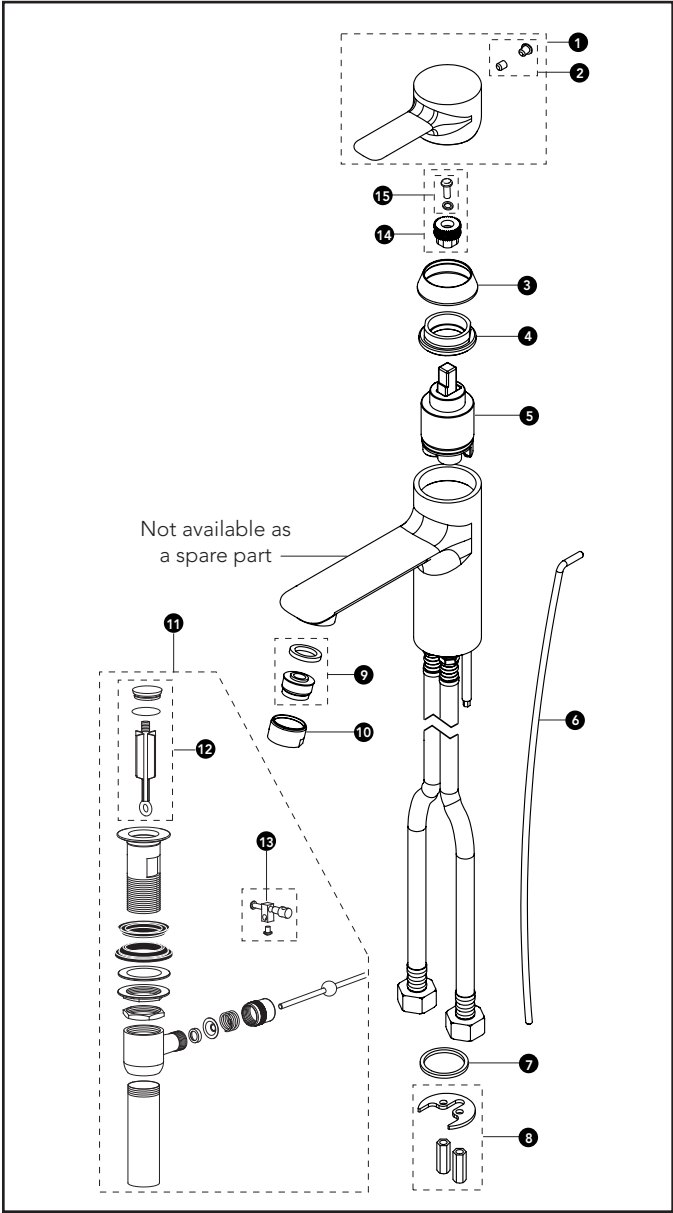

**Aquia®
Single Handle Lavatory Faucet**

Item	Part	Description
1	THP4490#\$\$	Handle
2	THP4491#\$\$	Set Screw & Cap
3	THP4492#\$\$	Valve Cover
4	THP4493	Locking Ring
5	THP4004	Ceramic Cartridge
6	THP4495#\$\$	Lift Rod
7	THP4496	Foam Gasket
8	THP4497	Retaining Ring & Lock
9	THP4498	Aerator & Gasket
10	THP4499#\$\$	Aerator Housing
11	THP4010#\$\$	Drain Assembly
12	THP4011#\$\$	Drain Plunger
13	THP4012	Lift Rod Connector
14	THP4500	Handle Adapter
15	THP4501	Handle Adapter Bit

LEGEND
\$\$ = Denotes Finish
#CP = Polished Chrome
#BN = Brushed Nickel
#PN = Polished Nickel