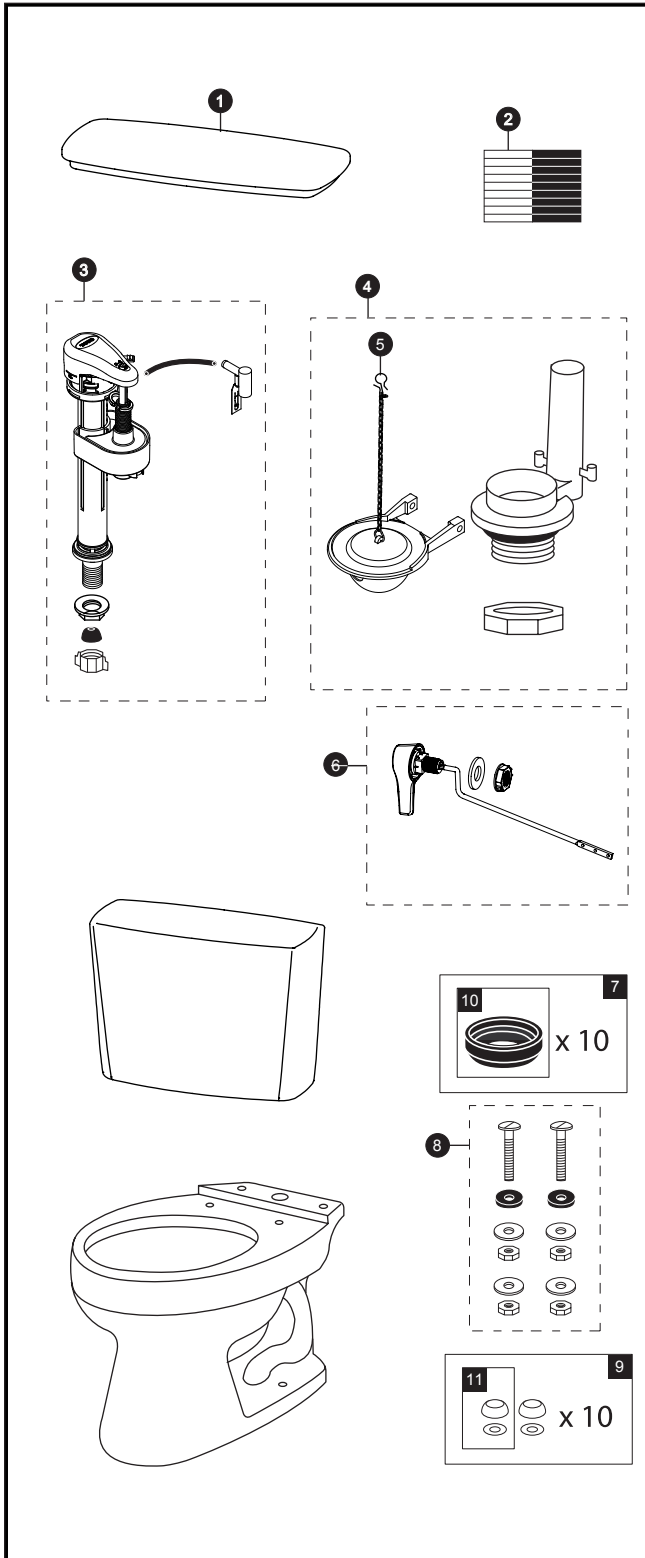

## EcoDrake® Transitional 1.28 Gpf Toilet, Round, E-Max®, 12" Rough-In

Item	Part	Description
1	TCU744CRE#01 TCU744CRE#03 TCU744CRE#11 TCU744CRE#12 TCU744CRE#51	Tank Lid w/ Velcro Tape Tank Lid w/ Velcro Tape Tank Lid w/ Velcro Tape Tank Lid w/ Velcro Tape Tank Lid w/ Velcro Tape
2	THU107	Velcro Tape
3	TSU53A	Fill Valve
4	THU252P-A	Flush Valve Assembly with Flapper
5	THU347S	Flapper with Chain
6	THU398#CP THU399#CP	Trip Lever, Left Hand Trip Lever, Right Hand
7	THU131	Tank to Bowl Gaskets (for 10 toilets)
8	TSU01D	Tank Mounting Kit
9	THU098#01 THU098#03 THU098#11 THU098#12 THU098#51	Bolt Cap Sets (for 10 toilets) Bolt Cap Sets (for 10 toilets) Bolt Cap Sets (for 10 toilets) Bolt Cap Sets (for 10 toilets) Bolt Cap Sets (for 10 toilets)
10	9BU024E	3" Tank to Bowl Gasket
11	THU044#01 THU044#03 THU044#11 THU044#12 THU044#51	Bolt Cap Set (for 1Toilet) Bolt Cap Set (for 1Toilet) Bolt Cap Set (for 1Toilet) Bolt Cap Set (for 1Toilet) Bolt Cap Set (for 1Toilet)

#### Two-Piece Toilet

(CST) Gravity Type Toilet  
 (743) Model #  
 (E) E-Max®  
 (N) Model letter  
 (R) Right Hand Option

#### Bowl

(C) Bowl  
 (743) Model #  
 (E) E-Max®

Actual Product May Differ Slightly from Illustration.

**TOTO®**