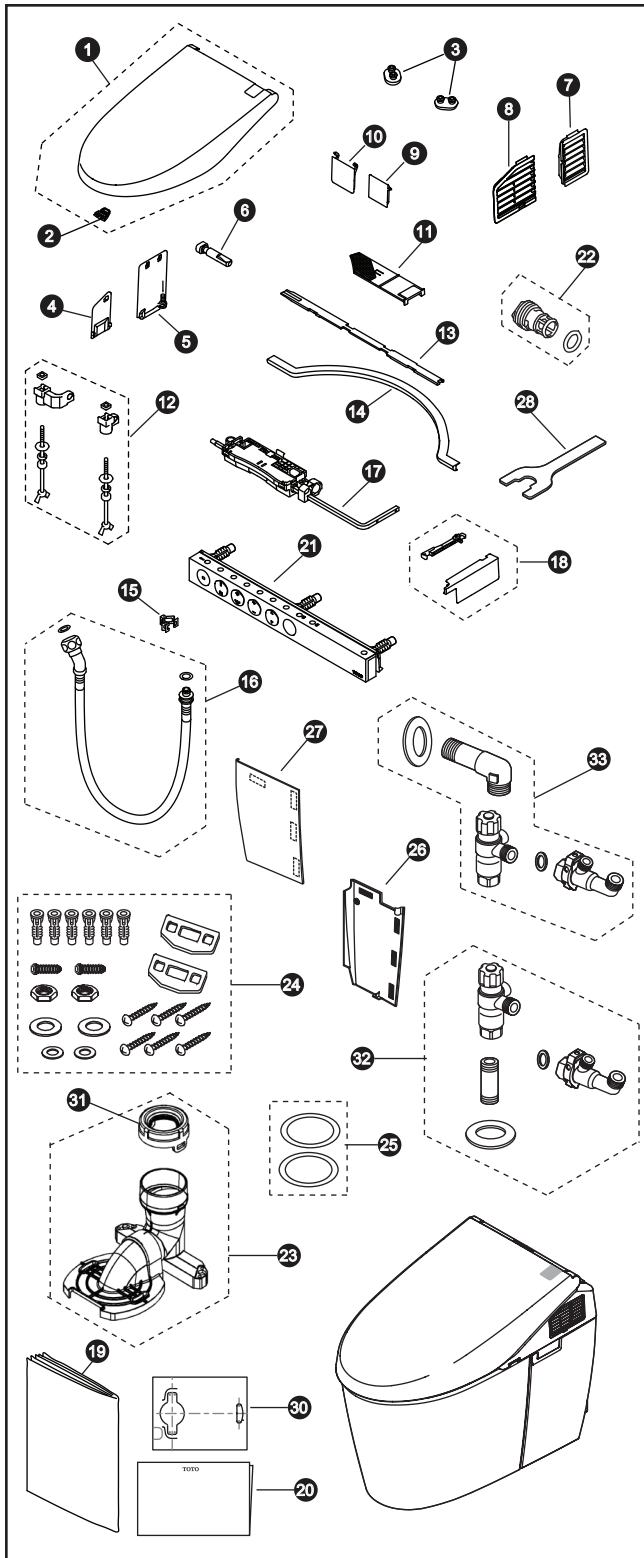

MS982CUMG

MS982CUMG
SN982M
CT982CUMG

Neorest® 550H 1.0Gpf / 0.8Gpf Toilet, Elongated, DualMax® Cyclone®, 12" Modular Rough-In, SanaGloss®

Item	Part	Description
1	THU9596#01 THU9596#12	Lid Assembly (cotton) Lid Assembly (sedona beige)
2	THU9597	Lid Bumper
3	THU9599	Seat Bumpers
4	THU9602#01 THU9602#12	Drain Plug Cover (cotton) Drain Plug Cover (sedona beige)
5	THU9603#01 THU9603#12	Flush Connector Cover (cotton) Flush Connector Cover (sedona beige)
6	THU9604	Toilet Seat Pin
7	THU9607#01 THU9607#12	Deodorizer Louver - Back (cotton) Deodorizer Louver - Back (sedona beige)
8	THU9608#01 THU9608#12	Deodorizer Louver - Front (cotton) Deodorizer Louver - Front (sedona beige)
9	THU9432#01 THU9432#12	Dryer Door (cotton) Dryer Door (sedona beige)
10	THU9433#01 THU9433#12	Wand Door (cotton) Wand Door (sedona beige)
11	THU9619	Deodorizer Air Filter
12	THU9620	Top Mounting Kit
13	THU9623	Lever Cover
14	THU9624	Gasket
15	THU9484	Water Supply Connection Clip
16	THU9625	Water Supply Hose (top unit)
17	THU9627	Lever Assembly
18	THU9628#01 THU9628#12	Handle Assembly (cotton) Handle Assembly (sedona beige)
19	THU9630	Instruction Manual (top unit)
20	THU9631	Installation Manual (top unit)
21	THU9632	Remote Control Assembly
22	THU9445	Water Filter Drain Valve
23	THU9633	Drain Socket
24	THU9634	Drain Socket Mounting Hardware
25	THU9635	Plastic Seal
26	THU9636#01 THU9636#12	Right Side Panel (cotton) Right Side Panel (sedona beige)
27	THU9637#01 THU9637#12	Left Side Panel (cotton) Left Side Panel (sedona beige)
28	THU9638	Installation Tool
29	THU9641	Water Supply Hose (bowl unit)
30	THU9645	Installation Template
31	THU9652	Socket Gasket
32	THU9646	Junction Valve for Floor Supply
33	THU9647	Junction Valve for Wall Supply