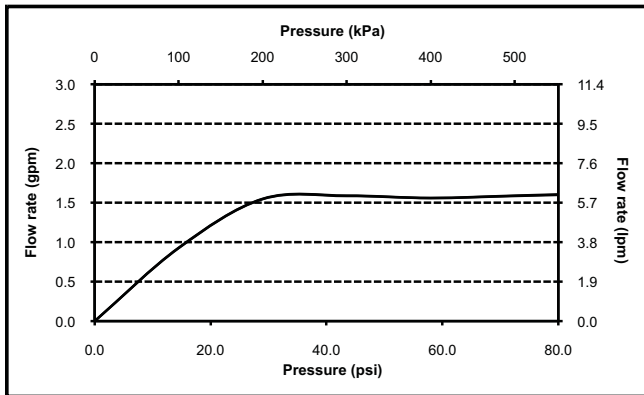

TS970F1L

Guinevere® High-Efficiency Handshower Set with Lever Handle, 1.75 gpm

SPECIFICATIONS

- Warranty: Lifetime Limited Warranty (Residential Use)
  One Year (Commercial Use)
- Shipping Weight: 7.0 lbs.
- Shipping Dimensions: 33-1/2" L x 10" W x 4-1/4" H
- Maximum Flow Rate: 1.75 gpm (6.6 lpm)

INSTALLATION NOTES

Optional Accessories:
TS100GR Slide Bar sold separately.

TOTO®

These dimensions and specifications are subject to change without notice