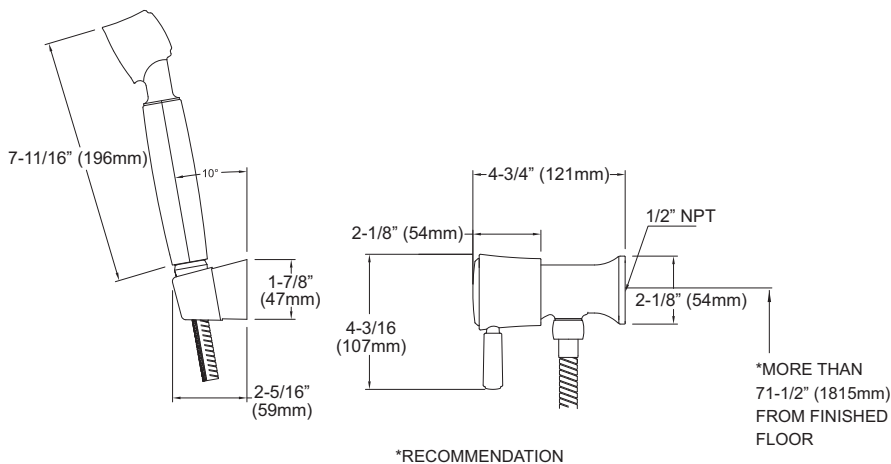

Guinevere® High-Efficiency Handshower Set with Lever Handle, 1.75 gpm

FEATURES

- Includes valve and shower holder
- Water saving 1.75 gpm

COLORS/FINISHES

- #CP Polished Chrome

OPTIONAL

- TS100GR#CP 30" Slide Bar

PRODUCT SPECIFICATION

Handshower set shall include handshower, holder and volume control valve. Handshower set shall also include hose and have a flow rate of 1.75 gallons per minute. Handshower set shall be TOTO Model TS970F1L_____.

TS970F1L

Guinevere® High-Efficiency Handshower Set with Lever Handle, 1.75 gpm

SPECIFICATIONS

- Warranty: Lifetime Limited Warranty (Residential Use)
One Year (Commercial Use)
- Shipping Weight: 7.0 lbs.
- Shipping Dimensions: 33-1/2" L x 10" W x 4-1/4" H
- Maximum Flow Rate: 1.75 gpm (6.6 lpm)

INSTALLATION NOTES

Optional Accessories:
TS100GR Slide Bar sold separately.

TOTO®

These dimensions and specifications are subject to change without notice