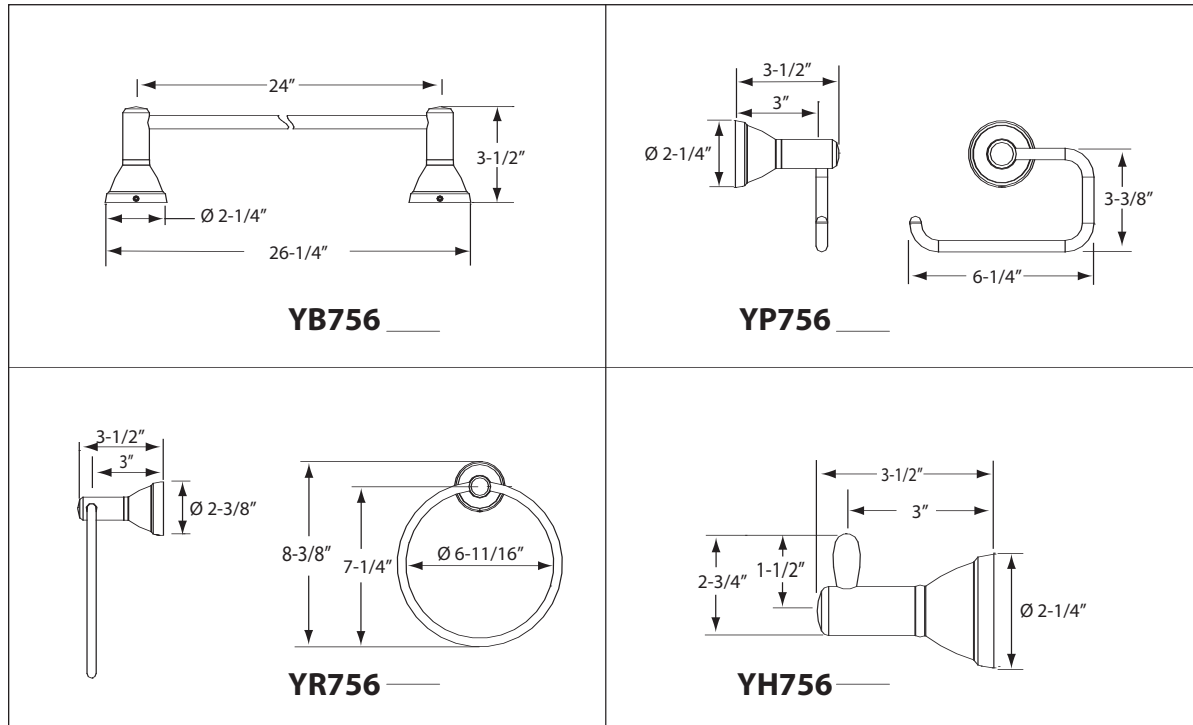

Mercer™ Bath Accessories

■ DESIGN

Designed to match our line of residential bathroom products, TOTO's® accessories beautifully complete any bathroom decor. Made from solid cast metal, these accessories come with mounting hardware for both tile and drywall applications.

■ SPECIFICATIONS

Warranty: Lifetime Limited Warranty (Residential use)
One Year (Commercial use)
Material: Cast Metal

Product Number	Shipping Weight	Case Qty	Case Weight	Shipping Dimensions	Case Shipping Dim.
YB756	1.94 lbs.	6	11.63 lbs.	30" x 5-1/4" x 3-1/8"	30-1/2" x 11-1/2" x 10-1/2"
YP756	0.77 lbs.	12	9.25 lbs.	8-1/2" x 7-1/2" x 4-1/4"	22-1/2" x 9-1/2" x 18-3/4"
YR756	1.10 lbs.	12	13.26 lbs.	10-3/4" x 9-1/2" x 4-1/8"	30" x 11-1/2" x 18-3/4"
YH756	0.42 lbs.	24	10.04 lbs.	6-1/4" x 5" x 3"	16" x 13-1/4" x 13"

■ CODES/STANDARDS

These dimensions and specifications are subject to change without notice.

Mercer™ Bath Accessories

TOTO®

TOTO® U.S.A., INC. • 1155 Southern Road, Morrow, GA 30260
Tel. (888) 295-8134 • Fax. (770) 282-8701 • www.totousa.com

Printed in U.S.A. © TOTO® LTD. 09/05 #J10210

Printed on recycled paper

REV 09/05