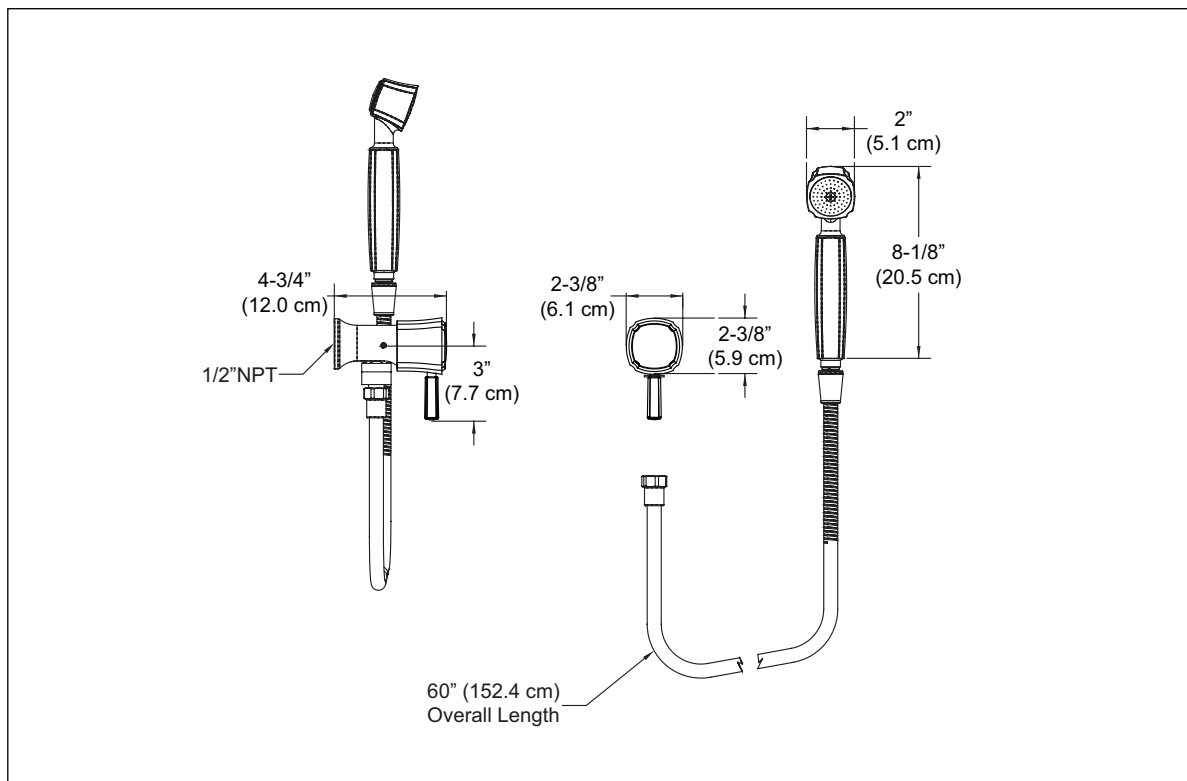

TS970F1

Guinevere® Hand Shower Set with Lever Handle

■ DESIGN

Designed to match the Guinevere® Suite of fixtures and fittings, Guinevere® showers can complement any distinctive bath suite.

■ SPECIFICATIONS

Flow Rate: 2.5 gpm (9.5 lpm)
maximum flow rate

Warranty: Lifetime Limited Warranty
(Residential use)
One Year (Commercial use)

Material: Cast Brass

Shipping Weight: **Individual** 7 lbs.

Shipping Dimensions: **Individual**
33-1/2"L x 10"W
x 4-1/4"H

■ CODES/STANDARDS

Complies with and exceeds the following standards:
ASME A112.18.1M / CSA B125-2005

Listed by:
IAPMO

Meets the American Disabilities Act Guidelines and
ANSI A117.1

*These dimensions and specifications are subject to change
without notice.*

TS970F1 - Guinevere® Hand Shower Set with Lever Handle

TOTO®

TOTO® U.S.A., INC. • 1155 Southern Road, Morrow, GA 30260
Tel. (888) 295-8134 • Fax. (800) 699-4889 • www.totousa.com
Printed in U.S.A. © TOTO® LTD. 08/08 #J10600

Printed on recycled paper

REV 08/08