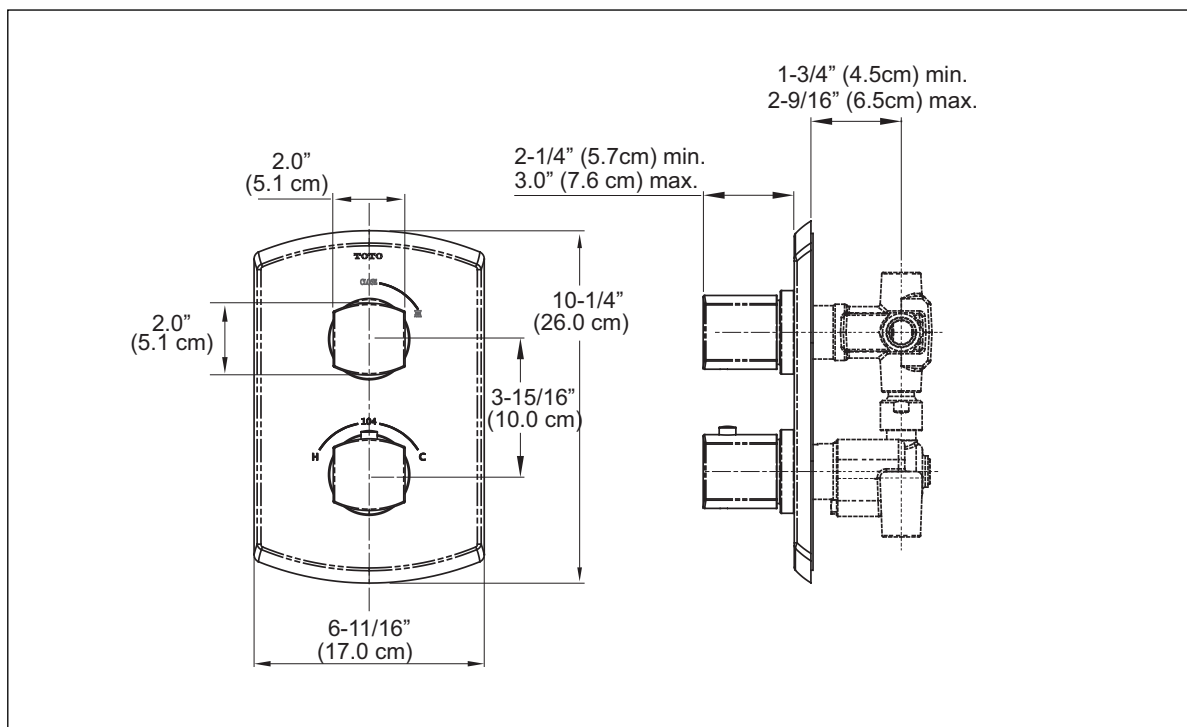

TS960C

Soirée® Thermostatic Mixing Valve Trim with Single Volume Control

■ DESIGN

Designed to match the Soirée® Suite of fixtures and fittings, the Soirée® shower can complement any distinctive bath suite.

■ SPECIFICATIONS

Warranty: Lifetime Limited Warranty
(Residential use)
One Year (Commercial use)

Material: Cast Brass

Shipping Weight: **Individual** 5.5 lbs.
Case (Qty 3) 16.5 lbs.

Shipping Dimensions: **Individual**
11-3/4"L x 10-3/4"W
x 3-1/2"H
Case (Qty 3)
16-1/2"L x 13"W
x 11-1/4"H

■ CODES/STANDARDS

Complies with and exceeds the following standards:
ASME A112.18.1 / CSA B125-2005 / ASSE 1016

Listed by:

IAPMO / C-UPC, and other municipalities

These dimensions and specifications are subject to change without notice.

TS960C - Soirée® Thermostatic Mixing Valve Trim with Single Volume Control

TOTO®

TOTO® U.S.A., INC. • 1155 Southern Road, Morrow, GA 30260

Tel. (888) 295-8134 • Fax. (800) 699-4889 • www.totousa.com

Printed in U.S.A. © TOTO® LTD. 04/06 #J10162

Printed on recycled paper

REV 11/08