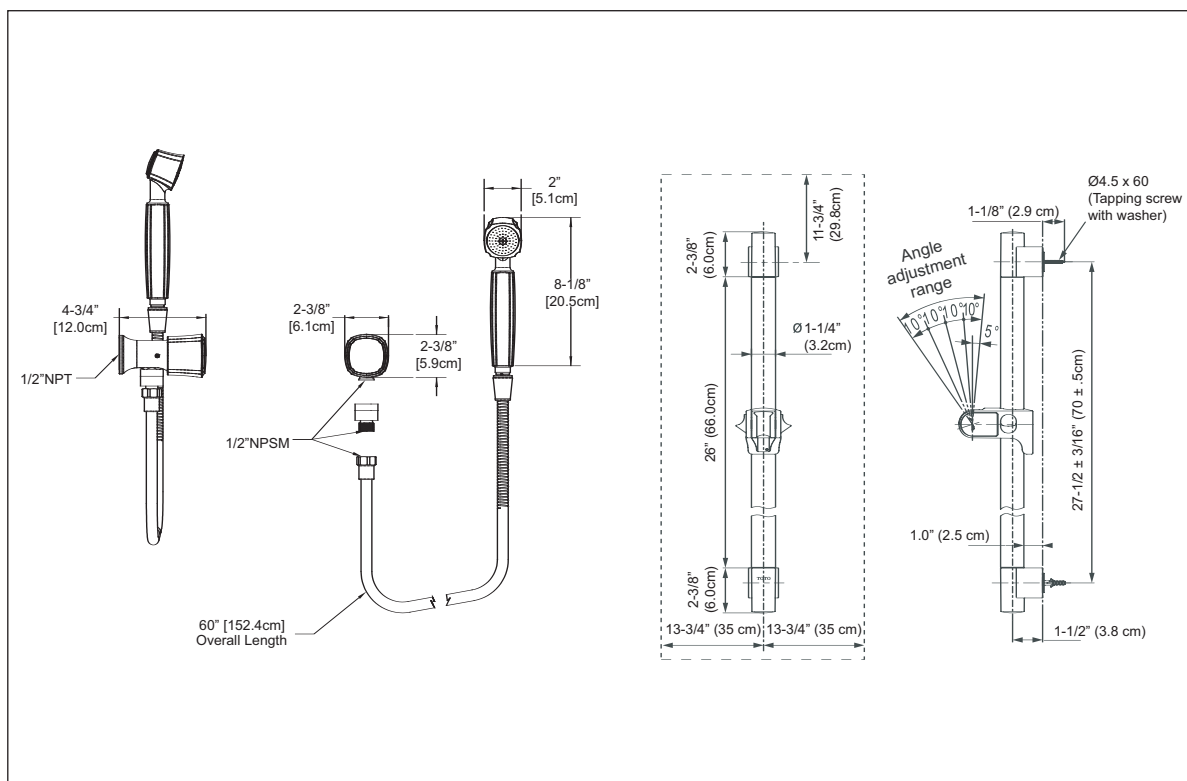

Decorative Hand Shower Set (with slide bar) to match the Guinevere™ design Suite. 2.5 gpm (9.5 lpm) maximum flow rate.

■ TS970HC

Guinevere™ Hand Shower Set (with slide bar), polished chrome finish.

□ TS970HB

Shipping Dimensions: **Individual**
33-1/2"L x 10"W
x 4-1/4"H

Case (Qty 3)
36-1/2"L x 4-1/4"W
x 12-3/4"H

CODES/STANDARDS

Complies with and exceeds the following standards:
ASME A112.18.1M / CSA B125-2005

Listed by:

IAPMO / C-UPC, and other municipalities

These dimensions and specifications are subject to change without notice.

TS970HC - Guinevere™ Hand Shower Set (with slide bar)

TOTO®

TOTO® U.S.A., INC. • 1155 Southern Road, Morrow, GA 30260
Tel. (888) 295-8134 • Fax. (800) 699-4889 • www.totousa.com