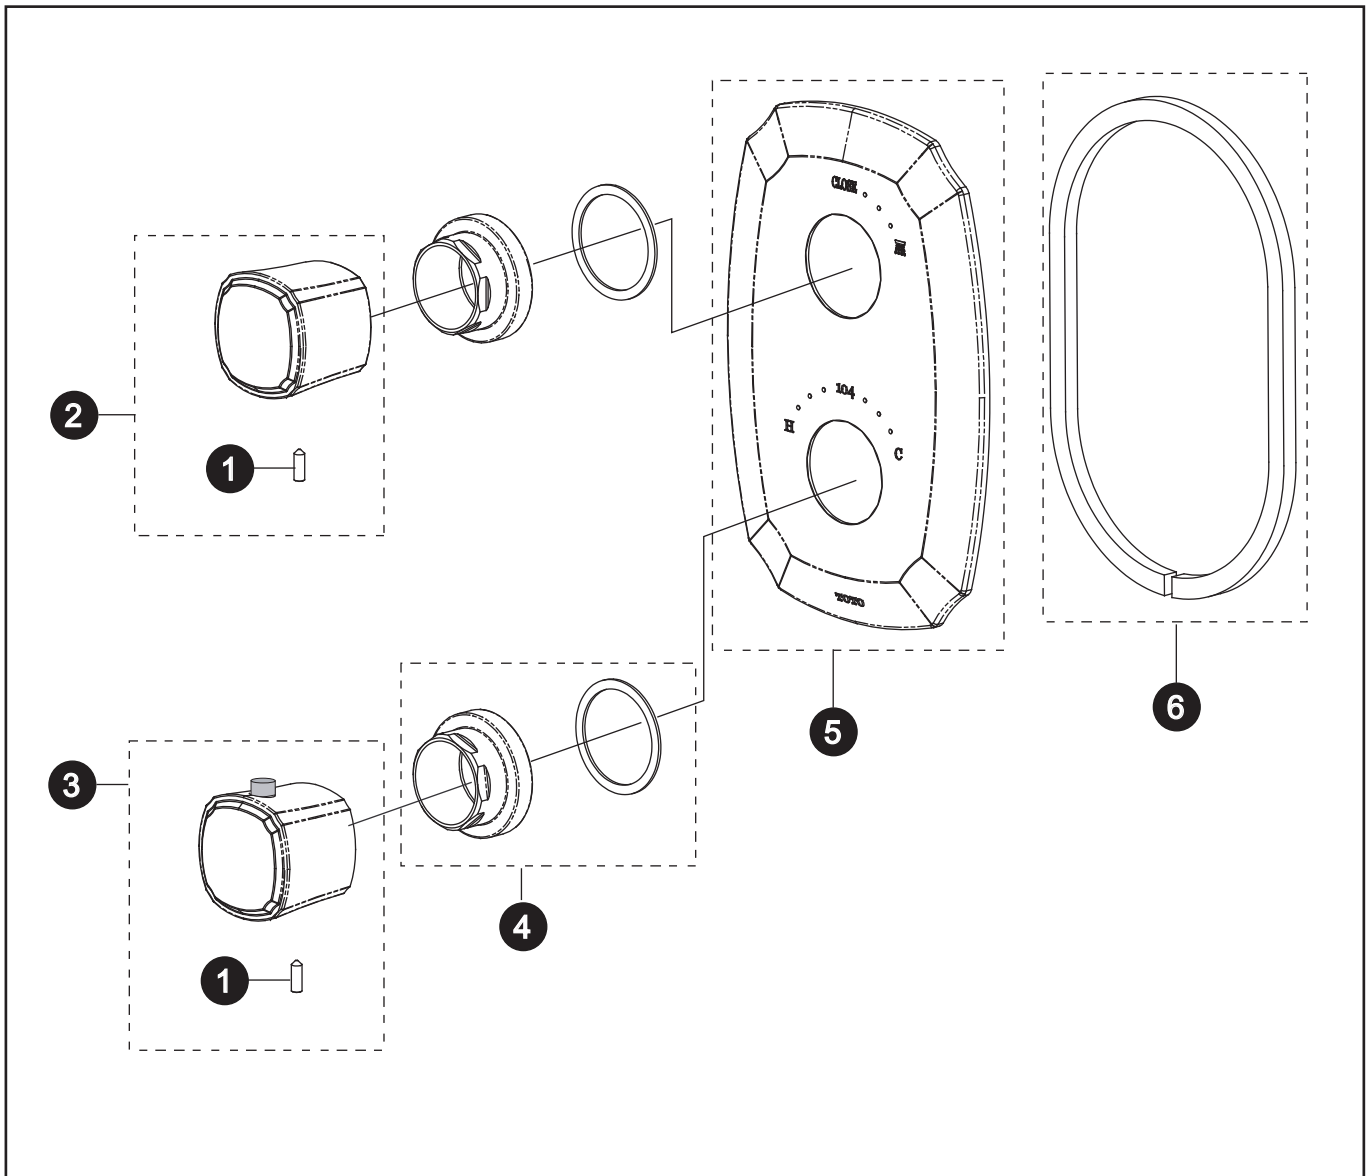

Guinevere™ Thermostatic Mixing Valve Trim With Single Volume Control

LEGEND	
\$\$ = DENOTES FINISH	
#CP - Polished Chrome	
#BN - LifeKoat Brushed Nickel	
#PN - LifeKoat Polished Nickel	
#PB - LifeKoat Polished Brass	

Item	Part	Description
1	THP4051	SET SCREW
2	THP4103#\$\$	VOLUME CONTROL KNOB
3	THP4104#\$\$	TEMPERATURE CONTROL KNOB
4	THP4105#\$\$	ESCUTCHEON
5	THP4106#\$\$	FACE PLATE
6	THP4107	FOAM GASKET