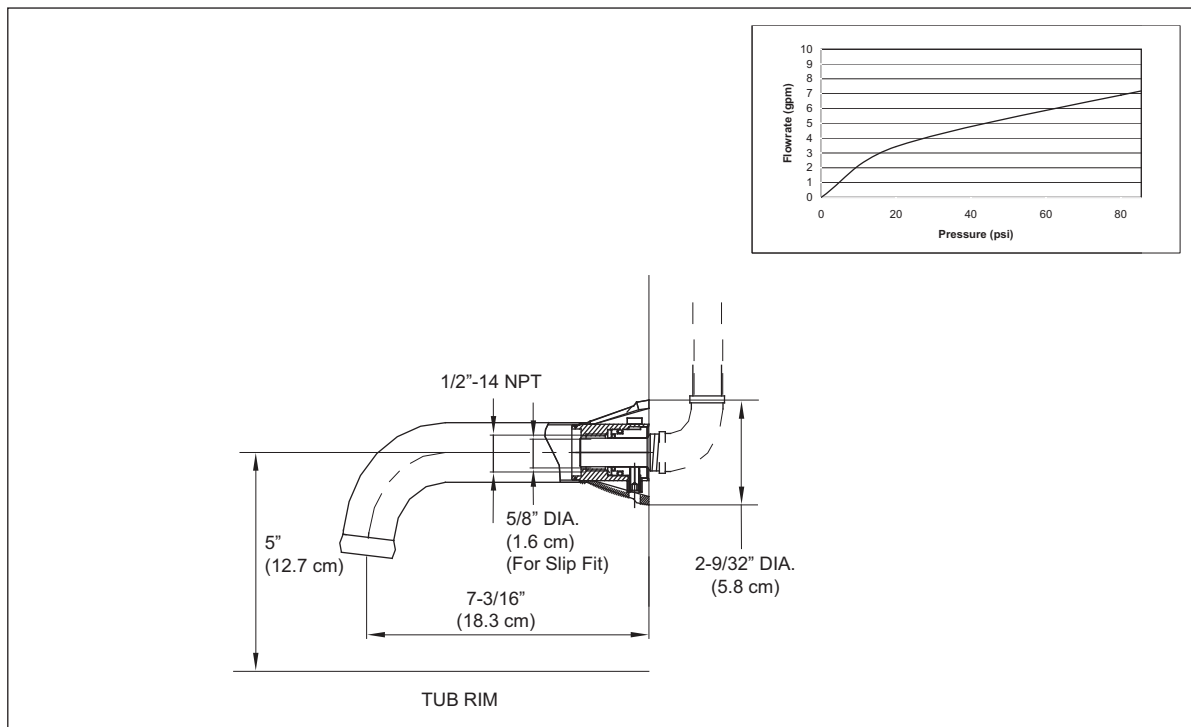

Shipping Weight:
Individual 1.32 lbs.

Shipping Dimensions:
Individual
11-3/4"L x 5-3/4"W x 3-1/2"H

■ CODES/STANDARDS

Complies with and exceeds the following standards:

ASME A112.18.1M / CSA B125

Listed by:
IAPMO

These dimensions and specifications are subject to change without notice.

TS756E - Mercer® Wall Spout

TOTO®

TOTO® U.S.A., INC. • 1155 Southern Road, Morrow, GA 30260
Tel. (888) 295-8134 • Fax. (770) 282-8701 • www.totousa.com
Printed in U.S.A. © TOTO® LTD. 08/08 #J10082