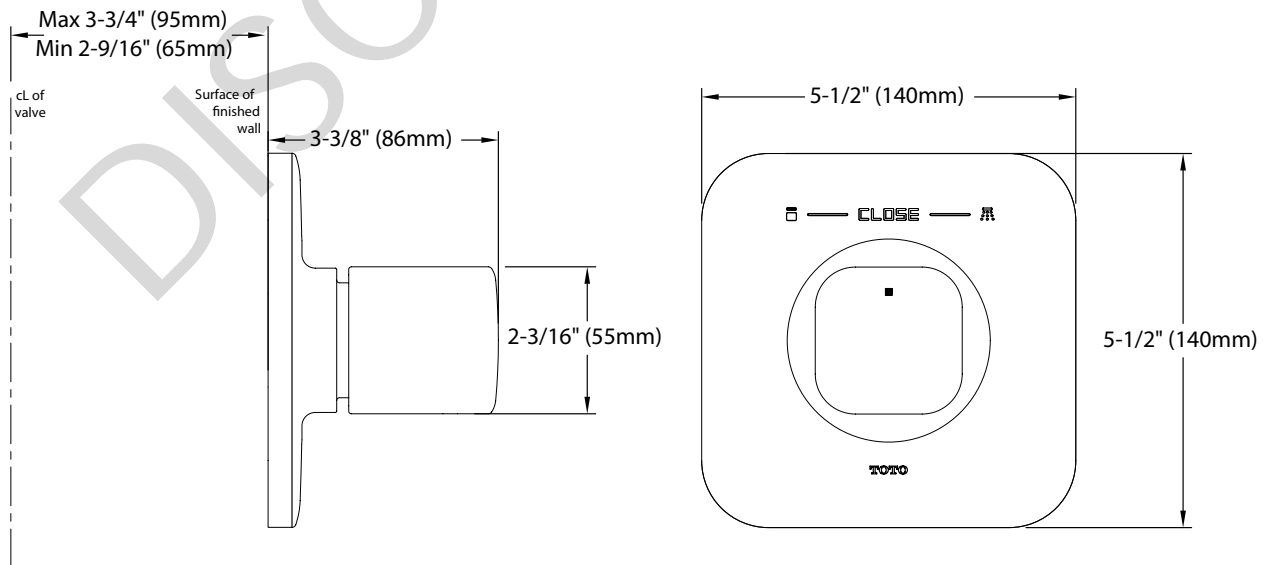

PRODUCT SPECIFICATION

Volume control trim shall have a single-handle with diverter. Product shall be TOTO Model TS630D2# _____ and required two-way volume control valve shall be TS2D.

TS630D2

Upton™ Two-Way Volume Control Trim

SPECIFICATIONS

- Warranty Lifetime Limited Warranty (Residential Use)
One Year (Commercial Use)
- Material Brass
- Shipping Weight 4.4 lbs.
- Shipping Dimensions 11"L x 12-3/8"W x 3-5/8"H

INSTALLATION NOTES

VALVE REQUIRED:
Two-Way volume control valve, model TS2D sold separately.

TOTO®

These dimensions and specifications are subject to change without notice