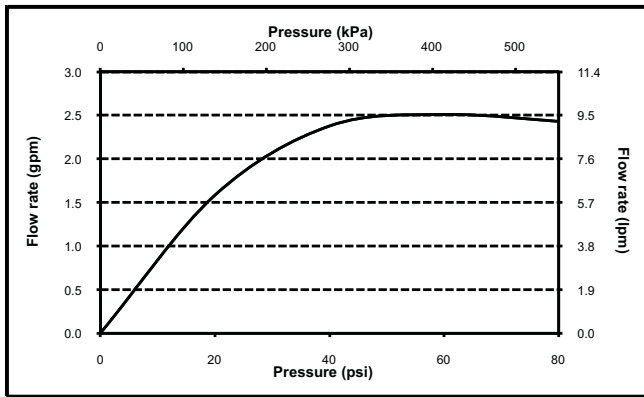

TS300A51 & TS300A61

Traditional Collection Series A Single-Spray Showerhead

SPECIFICATIONS

- Warranty: Lifetime Limited Warranty (Residential Use)
  One Year (Commercial Use)
- Material: Brass / Plastics
- Shipping Weight: TS300A51: 0.9 lbs.
  TS300A61: 1.0 lbs.
- Shipping Dimensions: TS300A51 & TS300A61:
  3-1/2" L x 5-3/4" W x 6-3/4" H
- Maximum Flow Rate: 2.5 gpm (9.5 lpm)

INSTALLATION NOTES

OPTIONAL SHOWERHEAD COMPONENT:
TS300N6: Shower Arm 6" sold separately.

TOTO®

These dimensions and specifications are subject to change without notice