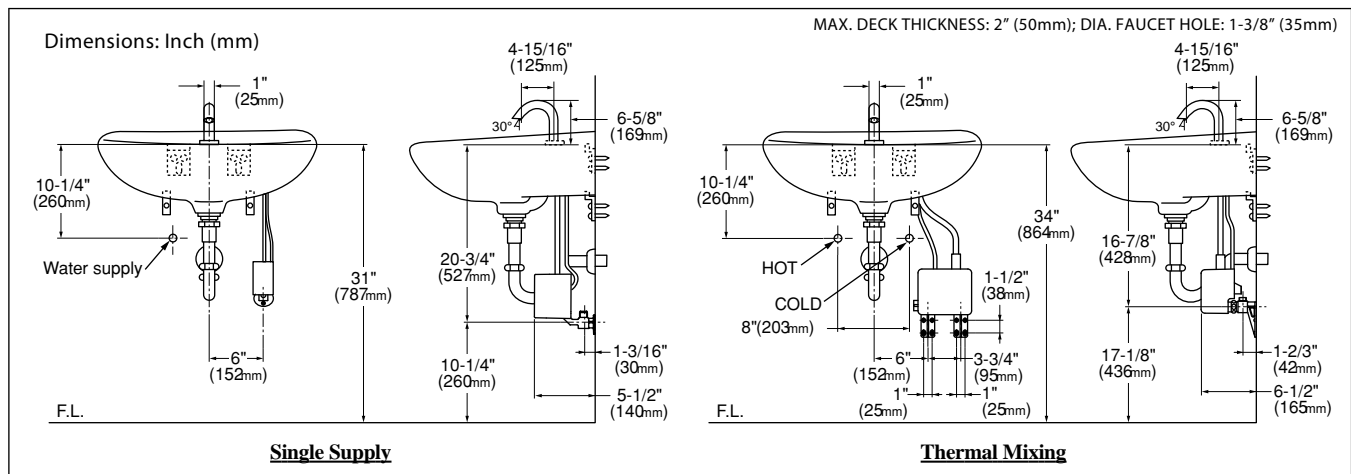

U.S. Patent No. 4742583, 5758688, 6076550 U.S. Patent Pending No. PCT/JP01/04079, PCT/JP01/04068, 2002-269745, 2002-269746, 2002-264784

SUGGESTED ENGINEERING SPECIFICATION:

TOTO Model No. _____
Automatic infrared sensor activated faucet. Anti-scald, thermal mixing chamber (*thermal faucets only*).
Automatic sensor adjustment on installation.
Maximum discharge 0.17 gallons per 10 second cycle.

Electrical components separated from spout assembly and sealed in waterproof compartments. Single hole faucet with optional 4" cc and 8" cc cover plates. Through the use of TOTO's EcoPower system, using the faucet 11 times a day for 5 seconds or more will fully recharge the faucet.

DIAGRAM:

TOTO®

TOTO U.S.A., INC. • 1155 Southern Road, Morrow, GA 30260
Tel. (888) 295-8134 • Fax. (800) 699-4889 • www.totousa.com
Printed in U.S.A. © TOTO LTD.