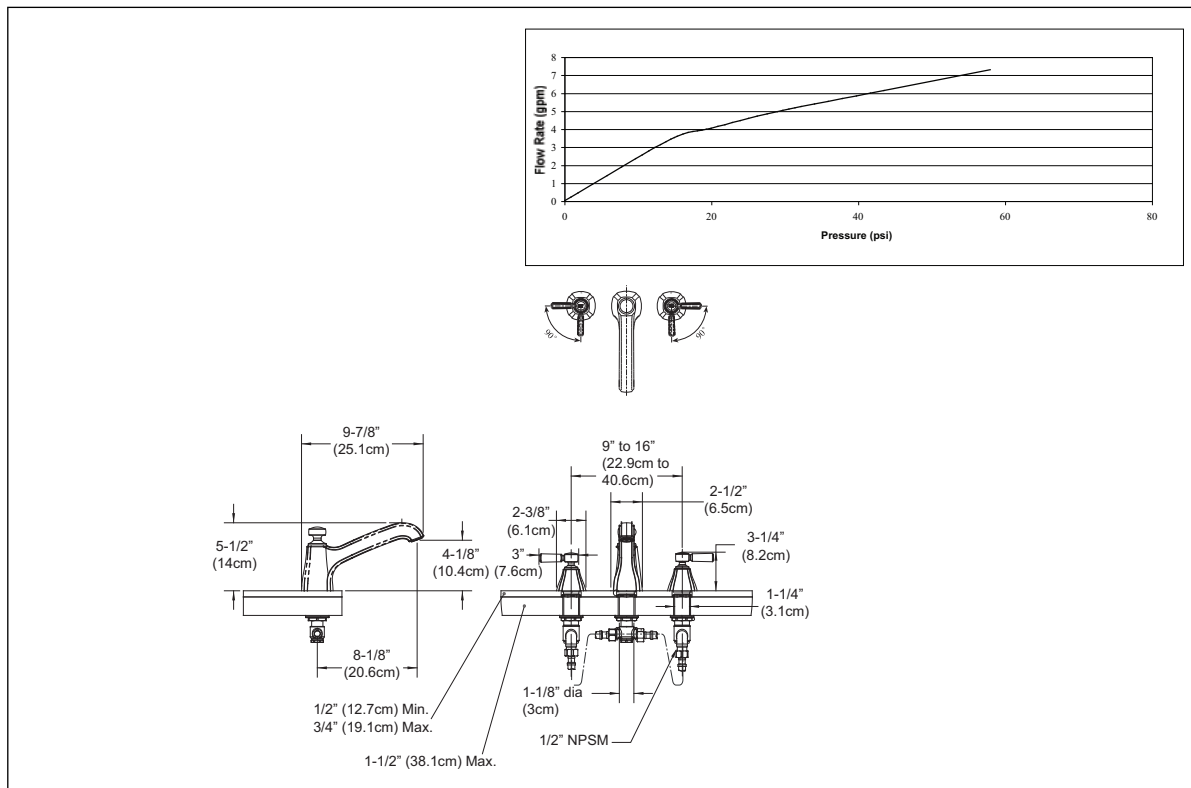

TB970DD1

Guinevere® Deck-Mounted Bath Faucet Trim with Lever Handles

DESIGN

Designed to match the Guinevere® Suite of fixtures and fittings, Guinevere® faucets can complement any distinctive bath suite. Made from cast brass with washerless ceramic disk valve cartridges, these faucets are durable and offer drip-free performance.

SPECIFICATIONS

Warranty: Lifetime Limited Warranty (Residential use)
One Year (Commercial use)

Material: Cast Brass

Shipping Weight: **Individual** 12 lbs.

Shipping Dimensions: **Individual**
20-1/2"L x 9-3/4"W
x 3-1/2"H

CODES/STANDARDS

Complies with and exceeds the following standards:
ASME A112.18.1 / CSA B125-2005

Listed by:
IAPMO

Meets the American Disabilities Act Guidelines and
ANSI A117.1

These dimensions and specifications are subject to change without notice.

TB970DD1 - Guinevere® Deck-Mounted Bath Faucet Trim with Lever Handles

TOTO®

TOTO® U.S.A., INC. • 1155 Southern Road, Morrow, GA 30260
Tel. (888) 295-8134 • Fax. (800) 699-4889 • www.totousa.com
Printed in U.S.A. © TOTO® LTD. 08/08 #J10620

Printed on recycled paper

REV 08/08