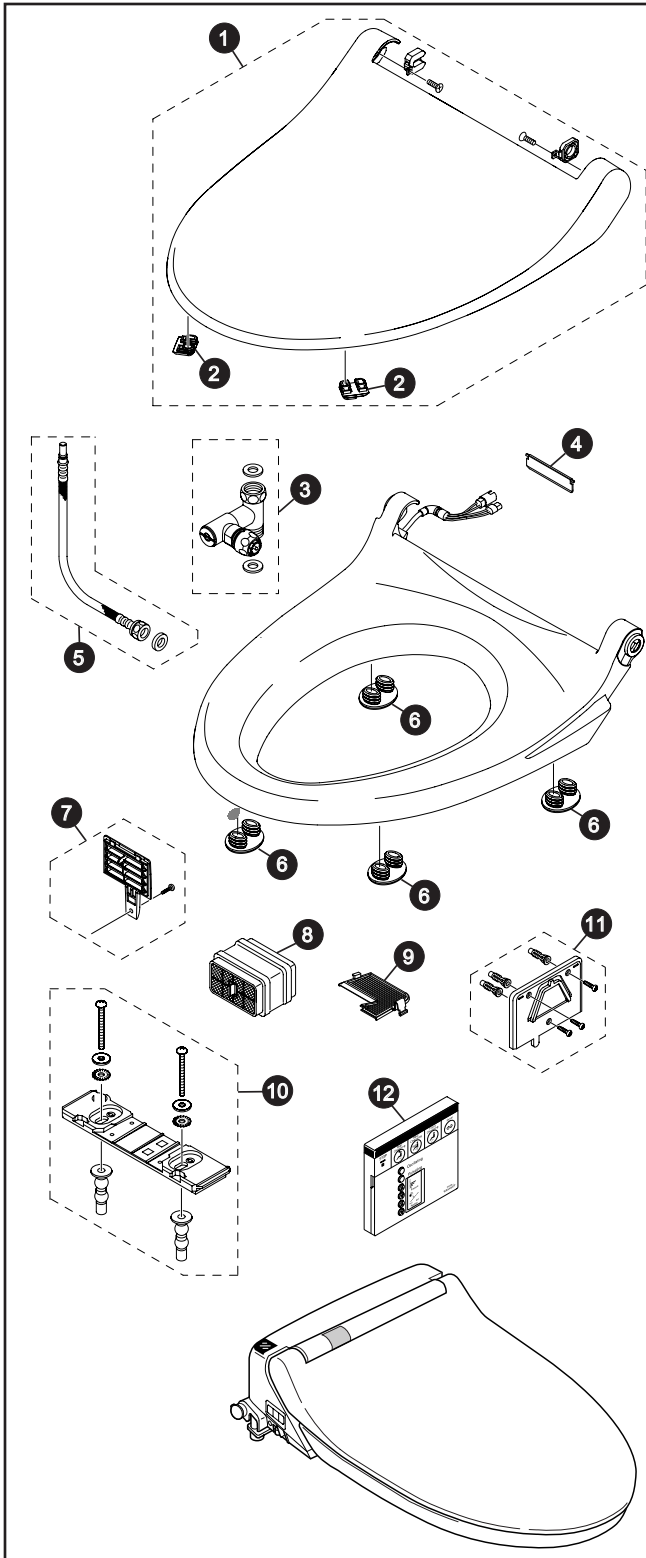

SW553-SW554

SW553 - Round
SW554 - Elongated

Washlet® S300

| Item | Part | Description |
|------|------------|----------------------------------|
| 1 | THU9153#01 | Lid (Round) - Cotton White |
| | THU9153#11 | Lid (Round) - Colonial White |
| | THU9153#12 | Lid (Round) - Sedona Beige |
| | THU9152#01 | Lid (Elongated) - Cotton White |
| | THU9152#11 | Lid (Elongated) - Colonial White |
| | THU9152#12 | Lid (Elongated) - Sedona Beige |
| 2 | THU9154 | Lid Bumpers (2) |
| 3 | THU661 | Junction Valve |
| 4 | THU9347 | Dryer Door |
| 5 | THU660 | Water Supply Hose |
| 6 | THU614 | Seat Bumpers (4) |
| 7 | THU9159 | Louver Assembly |
| 8 | THU9172 | Deodorizer Catalyst |
| 9 | THU9385 | Deodorizer Air Filter |
| 10 | THU9178 | Baseplate Assembly |
| 11 | THU634 | Remote Control Hanger |
| 12 | THU663 | Remote Control |

Product Number Explanations

Toilet & Seat Combo

(SW) Washlet®
(553) Washlet® S300 Round
(554) Washlet® S300 Elongated

Colors

(#01) Cotton White
(#11) Colonial White
(#12) Sedona Beige