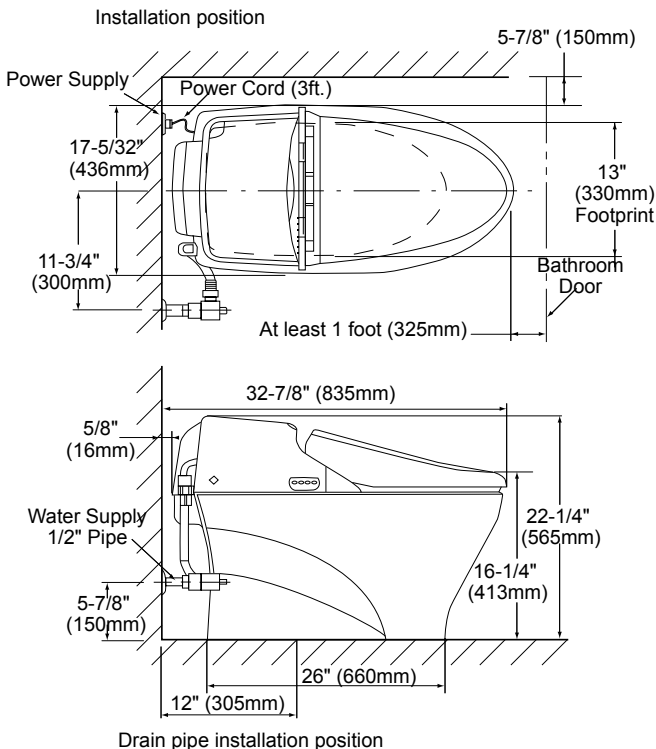

Power Rating	120V AC, 60 Hz.1277W
Power Cord	Maximum length: 3 ft
Water Feature	Adjustable Water Flow Rate Rear washing: from 9 to 14.5 oz/min. Soft washing: from 9 to 14.5 oz/min. Front washing: from 9.5 to 14.5 oz/min.
	Temperature of Washing Spray Minimum: 86° F/30° C Maximum: 104° F/40° C
Safety Features:	Temperature fuse, Bi-metal sensor (auto reset), and Float switch (prevent boil)
Drying Feature	Air Temperature: High: About 138°F/59°C Medium: About 122°F/50°C Low: About 104°F/40°C Capacity of Air: 10.5 ft3/min
Safety Feature:	Temperature Fuse
Seat Warming Feature	Surface Temperature: Minimum: 79° F/26° C Maximum: 97° F/36° C Seat Heater Capacity: 50W Safety Feature: Thermal fuse

Warning: If there is a base board in the restroom, the center of the floor drain should be a minimum of 12" from the base board.

Deodorizing Feature Method:	O₂ Deodorizer Air Volume: 5.5 ft3/min
Ambient Temperature Range	33°F/1°C to 104°F/63°C
Size	17" x 32.2" x 22.2"
Weight	Net:108 lbs.

TOTO

These dimensions and specifications are subject to change without notice