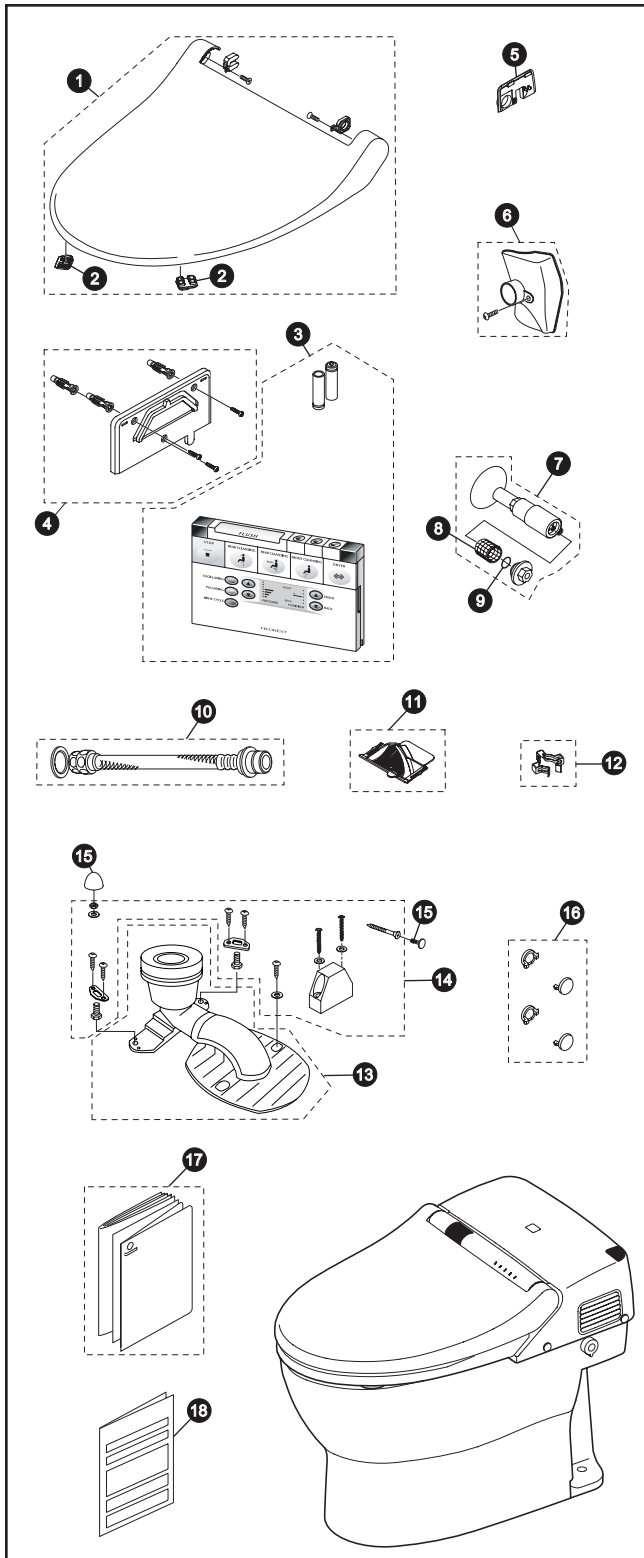

# MS950CG

MS950CG  
SN950R  
CT950G

## Neorest™ 500 1.6 Gpf Toilet, Elongated, Cyclone Siphon Jet, 12" Modular Rough-In, SanaGloss®

Item	Part	Description
1	THU9152#01 THU9152#11 THU9152#12	Lid Assembly (cotton white) Lid Assembly (colonial white) Lid Assembly (sedona beige)
2	THU9154	Lid Bumpers
3	THU9018	Remote Control
4	THU9037	Remote Control Hanger
5	THU9138#01 THU9138#11 THU9138#12	Face Cover - Left (cotton white) Face Cover - Left (colonial white) Face Cover - Left (sedona beige)
6	THU9128	Water Diverter Cover
7	THU9139	Water Supply Valve
8	THU9248	Water Filter Screen
9	9BU9161	Water Filter O-ring
10	THU9131	Water Supply Hose
11	THU9124	Deodorizer Air Filter
12	THU9132	Hose Fastener Kit
13	THU9130	Outlet Connection
14	THU9134	Bowl Unit Bolt Kit
15	THU9127#01 THU9127#11 THU9127#12	Bowl Unit Bolt Cap Kit (cotton white) Bowl Unit Bolt Cap Kit (colonial white) Bowl Unit Bolt Cap Kit (sedona beige)
16	THU9137#01 THU9137#11 THU9137#12	Top Unit Bolt Cap Kit (cotton white) Top Unit Bolt Cap Kit (colonial white) Top Unit Bolt Cap Kit (sedona beige)
17	THU9100	Manual Packet - Top Unit
18	THU9101	Manual Packet - Bowl Unit