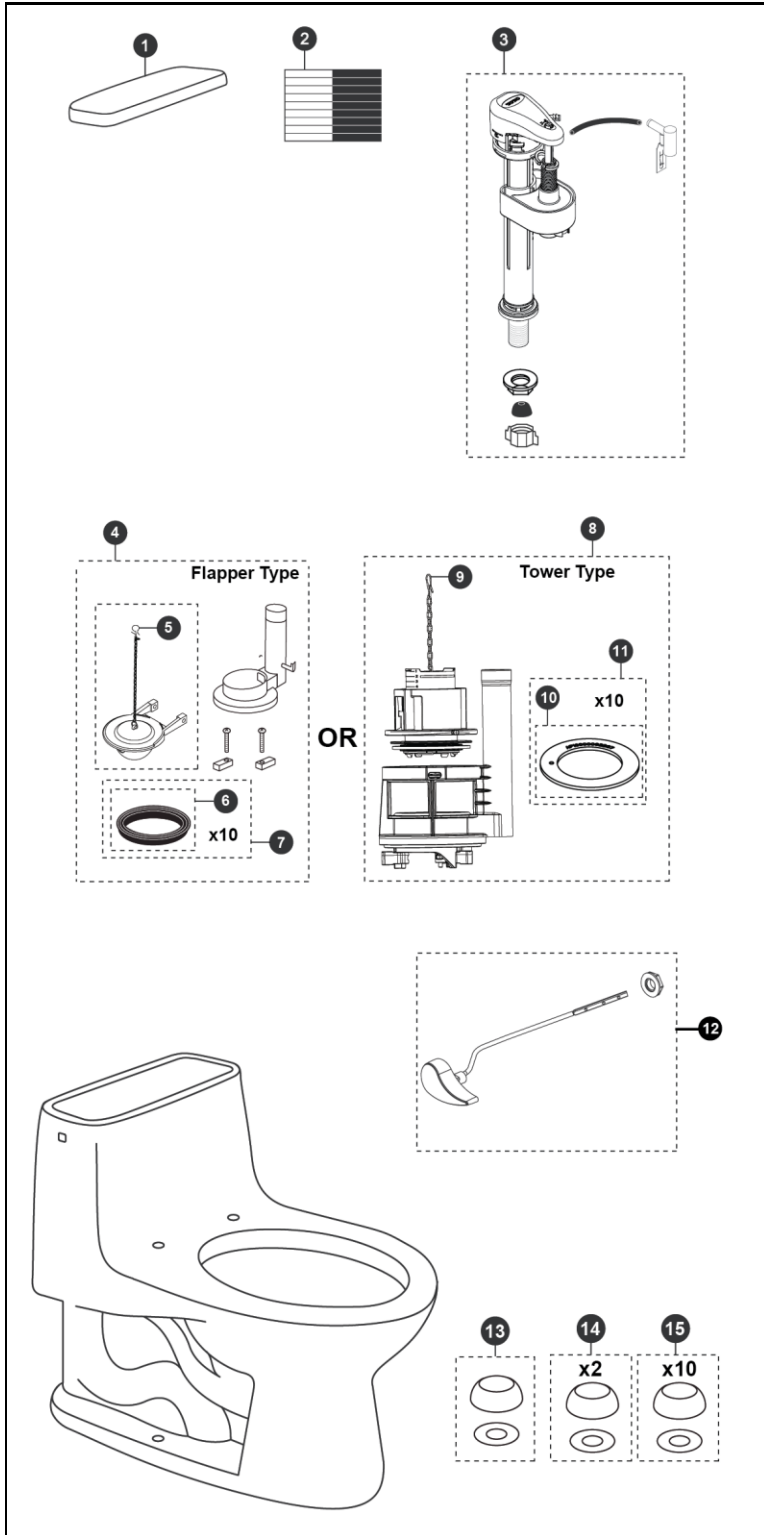

# MS854114S & MS854114SG

MS854114S  
CST854S  
CST854ST

MS854114SG  
CST854SG  
CST854SGT

## Ultramax® 1.6 Gpf Toilet, Elongated, G-Max®, 12" Rough-In (including CeFIONtect™)

Item	Part	Description
1	TCU854CRS#01	Tank Lid w/ Velcro Tape - Cotton
	TCU854CRS#03	Tank Lid w/ Velcro Tape - Bone
	TCU854CRS#11	Tank Lid w/ Velcro Tape - Colonial White
	TCU854CRS#12	Tank Lid w/ Velcro Tape - Sedona Beige
2	THU107	Velcro Tape
3	TSU51A	Flush Valve
4	THU013P	Flush Valve Assembly w/ Flapper
5	THU331S	Flapper w/ Chain
6	9BU002E	Flush Valve Gasket
7	THU097	Flush Valve Gasket (10 pieces)
8	THU451.10A-A	Drain Valve
9	THU440-A	Flush Tower
10	THU407	Seal Gasket (1 piece)
11	THU370	Seal Gasket (10 piece)
12	THU004#01	Trip Lever - Cotton
	THU004#03	Trip Lever - Bone
	THU004#11	Trip Lever - Colonial White
	THU004#12	Trip Lever - Sedona Beige
	THU004#51	Trip Lever - Ebony
	THU004#CP	Trip Lever - Chrome Plated
13	THU044#01	Bolt Cap - Cotton
	THU044#03	Bolt Cap - Bone
	THU044#11	Bolt Cap - Colonial White
	THU044#12	Bolt Cap - Sedona Beige
	THU044#51	Bolt Cap - Ebony
14	THU044S#01	Bolt Cap Set - Cotton ( 2 pieces)
	THU044S#03	Bolt Cap Set - Bone (2 pieces)
	THU044S#11	Bolt Cap Set - Colonial White (2 pieces)
	THU044S#12	Bolt Cap Set - Sedona Beige (2 pieces)
	THU044S#51	Bolt Cap Set - Ebony (2 pieces)
15	THU098#01	Bolt Cap & Base (20 pieces) - Cotton
	THU098#03	Bolt Cap & Base (20 pieces) - Bone
	THU098#11	Bolt Cap & Base (20 pieces) - Colonial White
	THU098#12	Bolt Cap & Base (20 pieces) - Sedona Beige
	THU098#51	Bolt Cap & Base (20 pieces) - Ebony

### Product Number Explanations

**One-Piece Toilet**

(MS) Toilet & Seat Combination  
(CST) Gravity Type Toilet  
(854) Toilet Model  
(114) Seat Model  
(S) G-Max®  
(G)CeFIONtect™  
(T) Drain Valve Tower