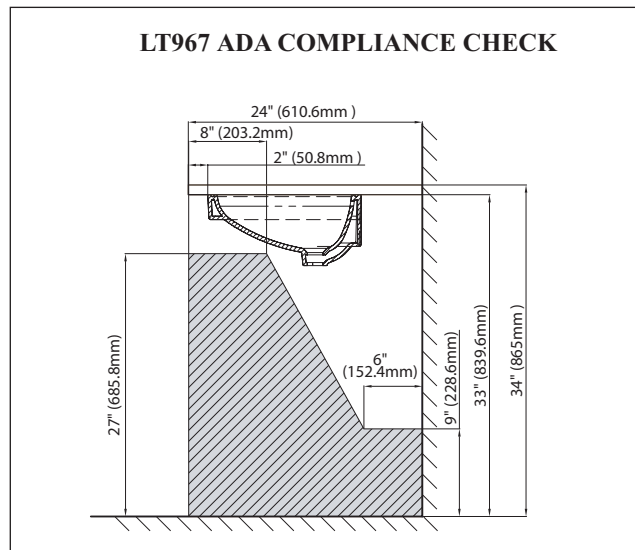

TOTO®

TOTO U.S.A., INC. • 1155 Southern Road, Morrow, GA 30260
Tel. (888) 295-8134 • Fax. (800) 699-4889 • www.totousa.com
Printed in U.S.A. © TOTO LTD. 06/06 #C30424

Printed on recycled paper