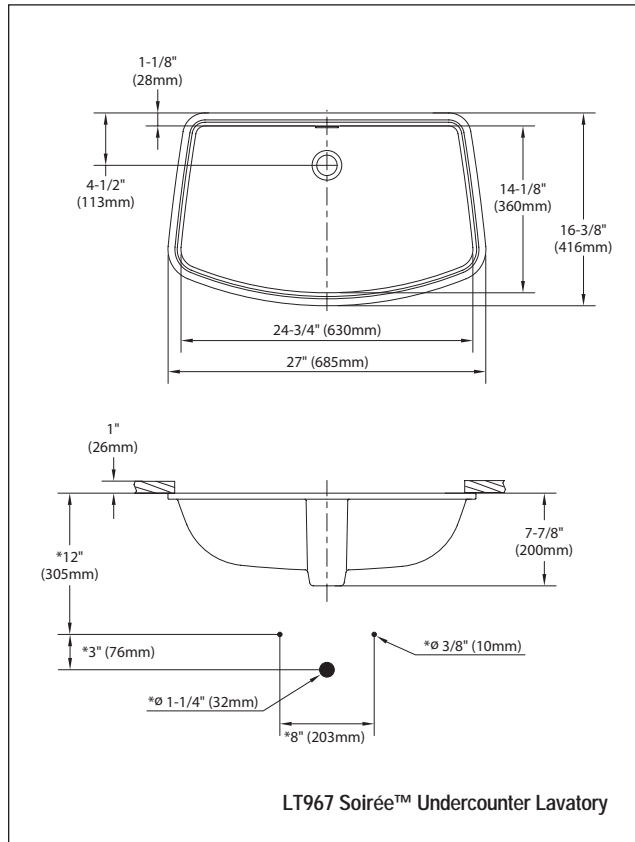

## SPECIFICATIONS

Waste: 1-1/4" O.D.  
 Overall Size: 27"W x 16-3/8"D  
 Basin: 24-3/4"W x 14-1/8"D  
 Warranty: Five Year Limited Warranty  
 Material: Vitreous china

Shipping Weight: **LT967**  
 31.1 lbs.

Shipping Dimensions: **LT967**  
 28-3/8"W x 17-1/2"D  
 x 9-5/8"H

*Fixture dimensions and hydraulic performance meet or exceed ANSI/ASME standard A112.19.2M and CAN/CSA B 45 requirements.*

*Listing / Approvals: IAPMO/UPC, City of Los Angeles, State of Massachusetts, c-UPC for Canada, and others.*

LT967 Soirée™ Undercounter Lavatory

LT967 Soirée™ Undercounter Lavatory

Meets the American Disabilities Act Guidelines and ANSI A117.1 requirements when countertop installed 864mm(34") from finished floor and lavatory installed 51mm(2") minimum from the front edge.