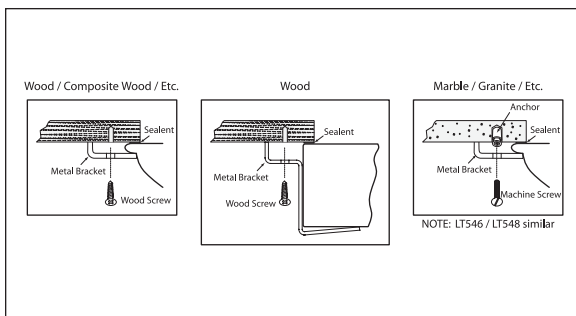

TOTO®

TOTO U.S.A., INC. • 1155 Southern Road, Morrow, GA 30260
Tel. (888) 295-8134 • Fax. (800) 699-4889 • www.totousa.com
Printed in U.S.A. © TOTO LTD. 06/06 #C30424

Printed on recycled paper