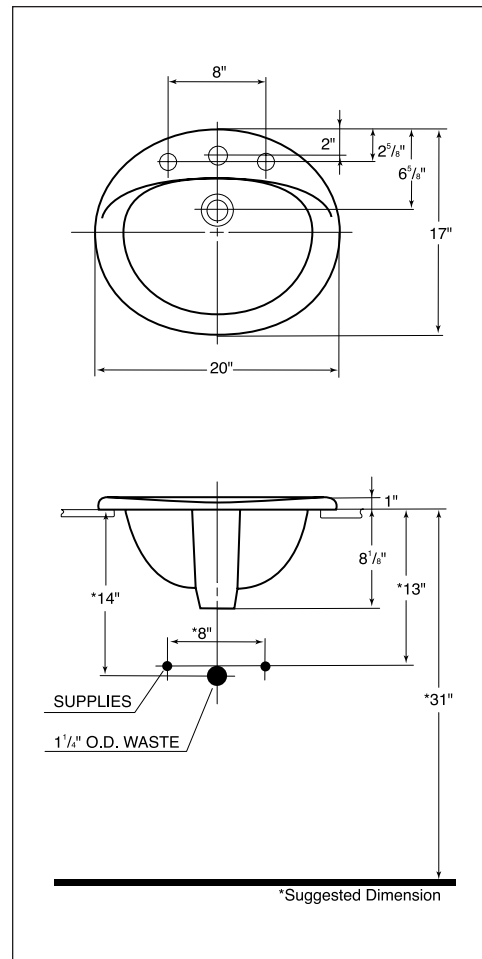

LT511G/LT511

Supreme Self-Rimming Lavatory

DESIGN

Distinctive oval designed drop-in lavatory for easy installation on narrow countertops.

FUNCTION

Durable vitreous china offers years of quality use.

SPECIFICATIONS

Waste: 1 1/4" O.D.
Size: 20"W x 17"D
Basin: 15 1/4"W x 11 1/8"D
Warranty: 5 Year Limited Warranty
Material: Vitreous china

Shipping Weight: **LT511G / LT511.4G / LT511.8G**
LT511 / LT511.4 / LT511.8
20.5 lbs.

Shipping Dimensions: **LT511G / LT511.4G / LT511.8G**
LT511 / LT511.4 / LT511.8
21 5/8"L x 19 1/8"W x 10 3/8"H

Fixture dimensions meet ANSI/ASME standard A112.19.2M and CAN/CSA B 45 requirements.

Listing / Approvals: IAPMO/UPC, CSA, City of Los Angeles, State of Massachusetts, and others.

Meets the American Disabilities Act Guidelines and ANSI A117.1 requirements when countertop installed 864mm (34") from finished floor and lavatory installed 51mm (2") minimum from front edge.

These dimensions and specifications are subject to change without notice.

LT511.8G - Supreme Self-Rimming Lavatory