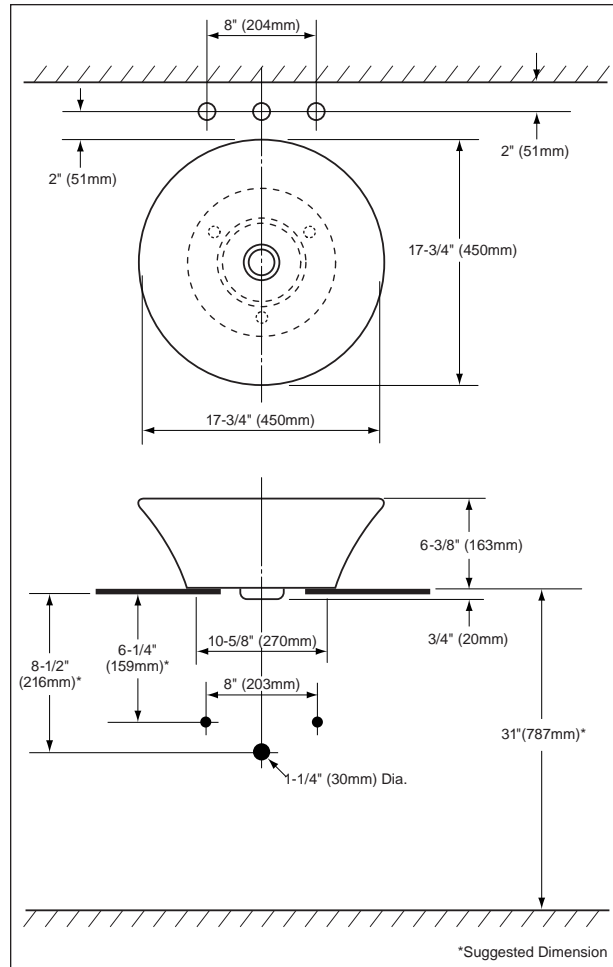

LT524G

Alexis Vessel Lavatory

DESIGN

Inspired by the lava bowls and wash basins of past eras, the Alexis above counter vessel lavatory is distinguished by graceful lines that flare gradually as the bowl's form rises from its base. With the added benefit of SanaGloss™ glazing, the Alexis is not only beautiful, it is virtually self-cleaning.

SPECIFICATIONS

Waste: 1¹/₄" O.D.
Size: 17³/₄"D Round
Basin: 17³/₄"W x 6³/₈"D
Warranty: Five Year Limited Warranty
Material: Vitreous china

Shipping Weight: **LT524G/LT524**
21 lbs.

Shipping Dimensions: **LT524G/LT524**
18¹/₂"W x 8"H x 18¹/₂"L

Fixture dimensions meet ANSI/ASME standard A112.19.2M and CAN/CSA B 45 requirements.

Listing / Approvals: IAPMO/UPC, CSA, City of Los Angeles, State of Massachusetts, and others.

These dimensions and specifications are subject to change without notice.

LT524G - Alexis Vessel Lavatory