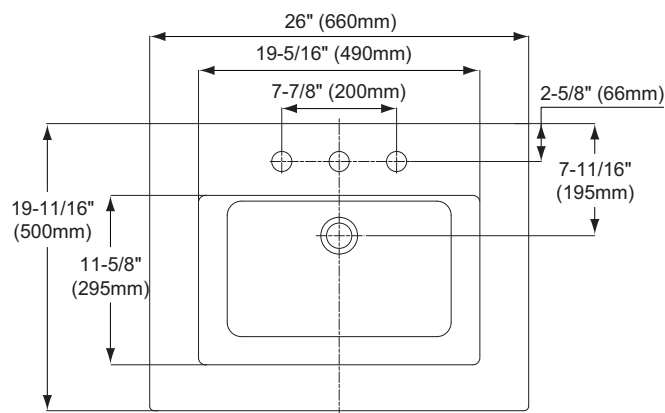

LPT315G

Pedestal Lavatory

SPECIFICATIONS

1. Waste 1-1/4" O.D.
   - Size 26" W x 19-11/16" D
   - Basin 19-5/16" W x 11-5/8" D
   - Warranty One Year Limited Warranty
   - Material Vitreous china
   - Shipping Weight LT315G/LT315.4G/LT315.8G 49 lbs.
2. PT315
   26 lbs.
3. Shipping Dimensions LT315G/LT315.4G/LT315.8G 27" W x 21" D x 8-7/8" H
4. PT315
   27" W x 20-7/8" D x 7-7/8" H

INSTALLATION NOTES

Requires PT315 pedestal for support. Use proper back support to mount product.

TOTO®

These dimensions and specifications are subject to change without notice