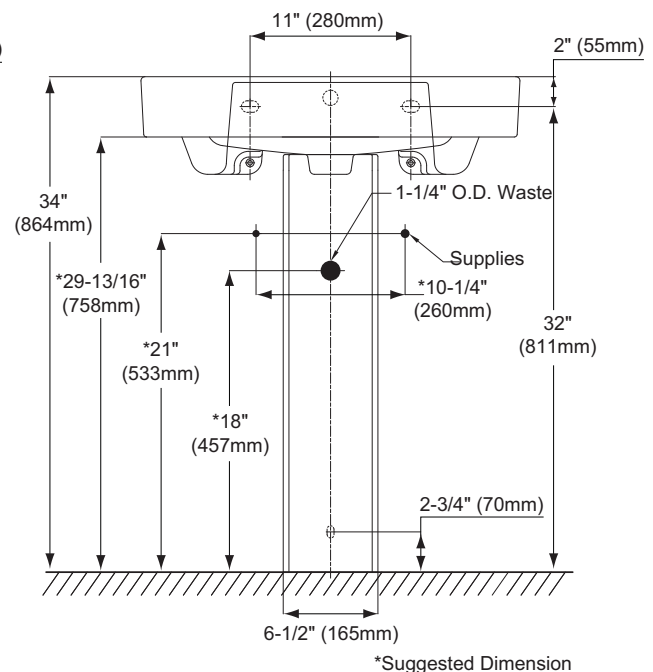

LPT315G

Pedestal Lavatory

SPECIFICATIONS

1. Waste 1-1/4" O.D.
   - Size 26" W x 19-11/16" D
   - Basin 19-5/16" W x 11-5/8" D
   - Warranty One Year Limited Warranty
   - Material Vitreous china
   - Shipping Weight LT315G/LT315.4G/LT315.8G 49 lbs.
2. PT315
   26 lbs.
3. Shipping Dimensions LT315G/LT315.4G/LT315.8G 27" W x 21" D x 8-7/8" H
4. PT315
   27" W x 20-7/8" D x 7-7/8" H

INSTALLATION NOTES

Requires PT315 pedestal for support. Use proper back support to mount product.

TOTO®

These dimensions and specifications are subject to change without notice