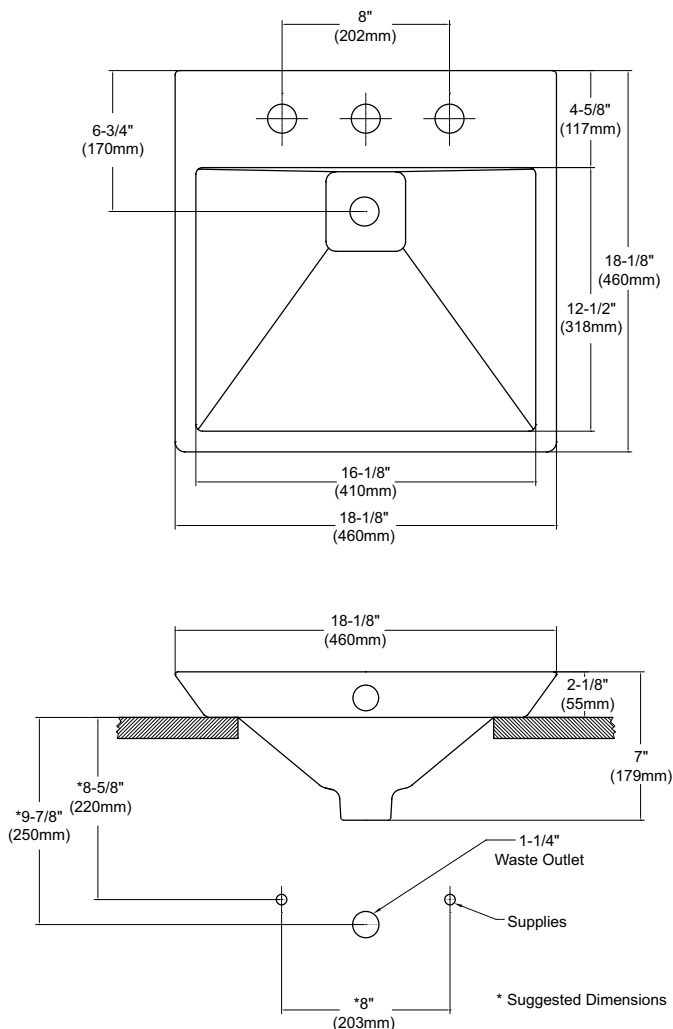

MODELS

- LT172G#01
Lavatory with single hole faucet center
- LT172.8G#01
Lavatory with 8" faucet centers

COLORS/FINISHES

- Standard
#01 Cotton

PRODUCT SPECIFICATION

This vessel lavatory shall be made of fired clay. Lavatory shall be 18-1/8" x 18-1/8". Product shall be with overflow and lavatory shall include mounting assembly. Lavatory shall have CeFiONtect ceramic glaze. Lavatory shall be ADA compliant. Lavatory shall be TOTO Model LT172_____.

LT172G

Kiwami™ Renesse® Design II Vessel Lavatory

SPECIFICATIONS

- Waste 1-1/4" O.D.
- Size 18-1/8"W x 18-1/8"D
- Basin 16-1/8"W x 12-1/2"D
- Warranty One Year Limited Warranty
- Material Fired clay
- Shipping Weight 21 lbs.
- Shipping Dimensions 22-1/4"W X 18-3/4"D X 9-3/4"H

INSTALLATION NOTES

Due to the Soiree's unique laminar flow, TOTO does not recommend the use of the Soiree faucet with this lavatory.

ADA Compliance

TOTO®

These dimensions and specifications are subject to change without notice