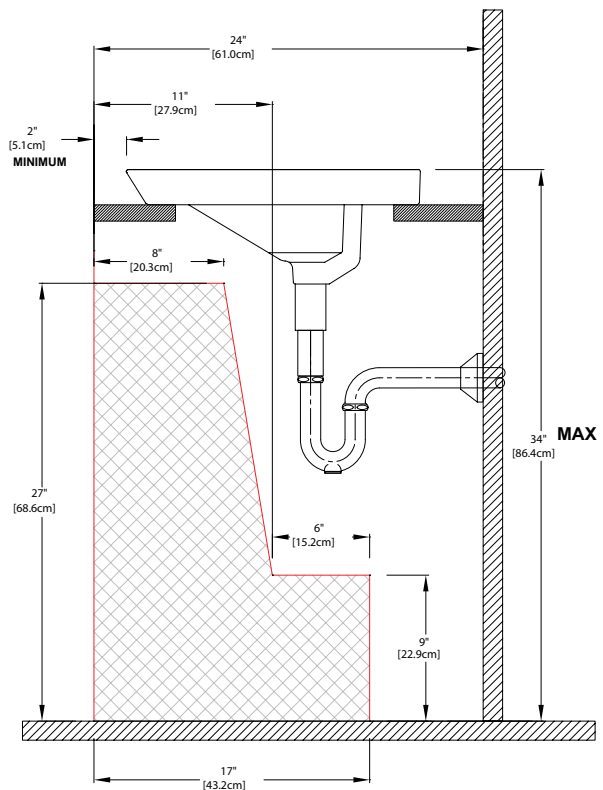

Kiwami™ Renesse® Design II Vessel Lavatory

FEATURES

- 18-1/8" x 18-1/8"
- CeFiONtect™ ceramic glaze - prevents debris and mold from sticking to ceramic surfaces, leading to fewer chemicals and less water in cleaning
- Fired clay
- Complete with installation template and hardware
- ADA compliant

MODELS

- LT172G#01
Lavatory with single hole faucet center
- LT172.8G#01
Lavatory with 8" faucet centers

COLORS/FINISHES

- Standard
#01 Cotton

PRODUCT SPECIFICATION

This vessel lavatory shall be made of fired clay. Lavatory shall be 18-1/8" x 18-1/8". Product shall be with overflow and lavatory shall include mounting assembly. Lavatory shall have CeFiONtect ceramic glaze. Lavatory shall be ADA compliant. Lavatory shall be TOTO Model LT172_____.

LT172G

Kiwami™ Renesse® Design II Vessel Lavatory

SPECIFICATIONS

- Waste 1-1/4" O.D.
- Size 18-1/8"W x 18-1/8"D
- Basin 16-1/8"W x 12-1/2"D
- Warranty One Year Limited Warranty
- Material Fired clay
- Shipping Weight 21 lbs.
- Shipping Dimensions 22-1/4"W X 18-3/4"D X 9-3/4"H

INSTALLATION NOTES

Due to the Soiree's unique laminar flow, TOTO does not recommend the use of the Soiree faucet with this lavatory.

ADA Compliance

TOTO®

These dimensions and specifications are subject to change without notice