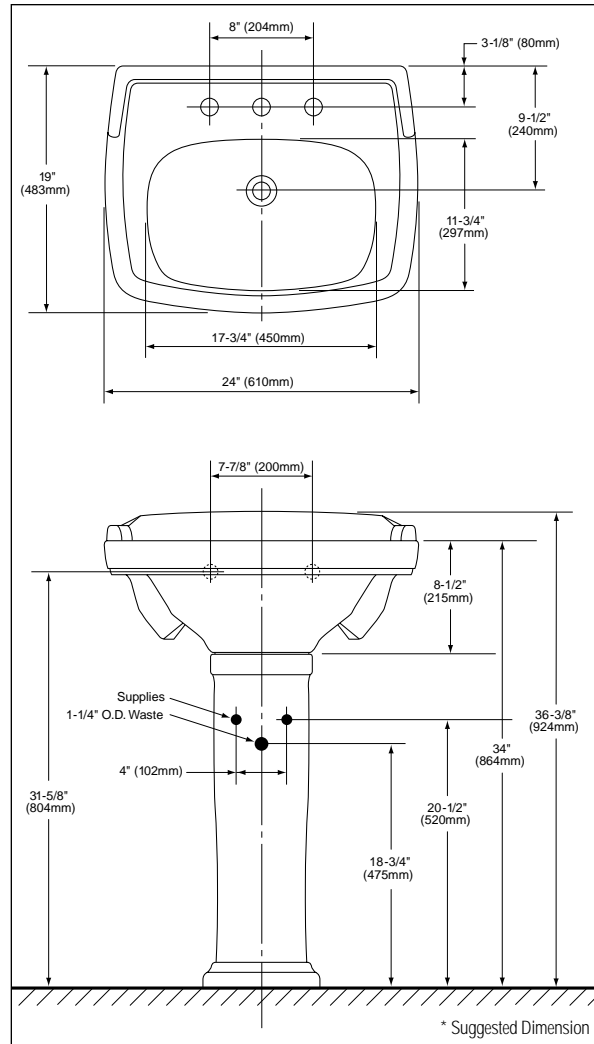

LPT770

Carrollton Pedestal Lavatory

DESIGN

Classic pedestal lavatory with finely carved details. The Carrollton pedestal lavatory is designed to match the Carrollton Toilet Suite. Durable vitreous china offers years of quality use.

SPECIFICATIONS

Waste: 1-1/4" O.D.
Size: 24"W x 19"D
Basin: 17-3/4" x 11-3/4"
Height: Floor to Rim 34"
Warranty: Five Year Limited Warranty
Material: Vitreous China

Shipping Weight: **LT770 / LT770.4 / LT770.8**
51 lbs.
PT770
25 lbs.

Shipping Dimensions: **LT770 / LT770.4 / LT770.8**
26"L x 20-5/8"W x 11-3/4"H
PT770
26-3/4"L x 10-3/8"W x 10-5/8"H

Fixture dimensions meet ANSI/ASME standard A112.19.2M and CAN/CSA B 45 requirements.

Listing / Approvals: IAPMO/UPC, CSA, City of Los Angeles, State of Massachusetts and others.

These dimensions and specifications are subject to change without notice.

LPT770.8 - Carrollton Pedestal Lavatory