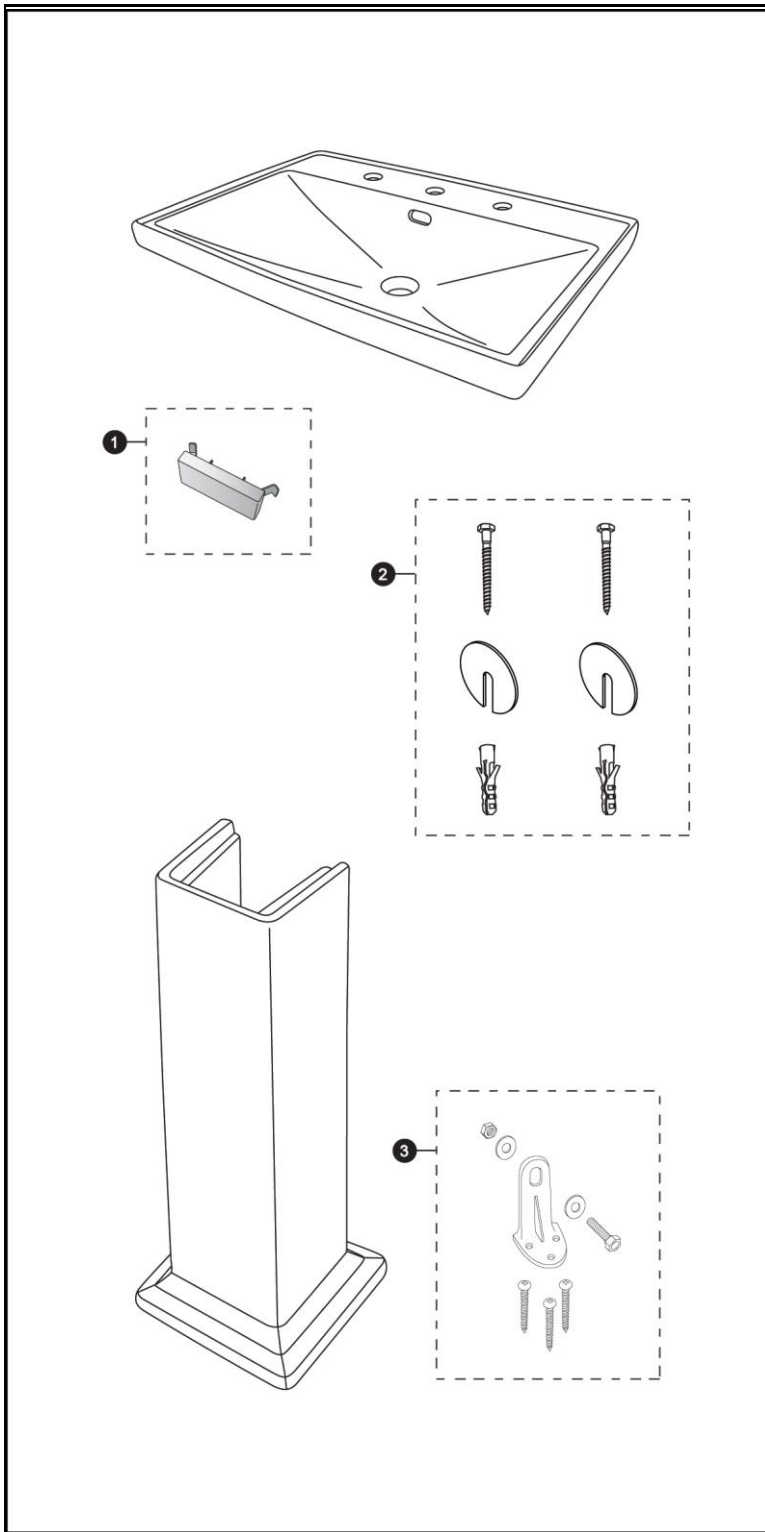

# LPT930

**Lloyd®**

## Pedestal Lavatory

LPT930            LPT930.8  
 LT930            LT930.8  
 PT930            PT930

Items	Parts	Description
1	THU205#CP THU205#BN THU205#PN	Overflow Cover - Polished Chrome Overflow Cover - Brushed Nickel Overflow Cover - Polished Nickel
2	THU125R	Mounting Set
3	TL510ER	Mounting Set - Floor

### Product Number Explanations

**Pedestal Lavatory**  
 (LPT) Pedestal Lavatory  
 (930) Model  
 (.8) 8" Centers

**Lavatory**  
 (LT) Lavatory  
 (930) Model  
 (.8) 8" Centers

**Pedestal**  
 (PT) Pedestal  
 (930) Model