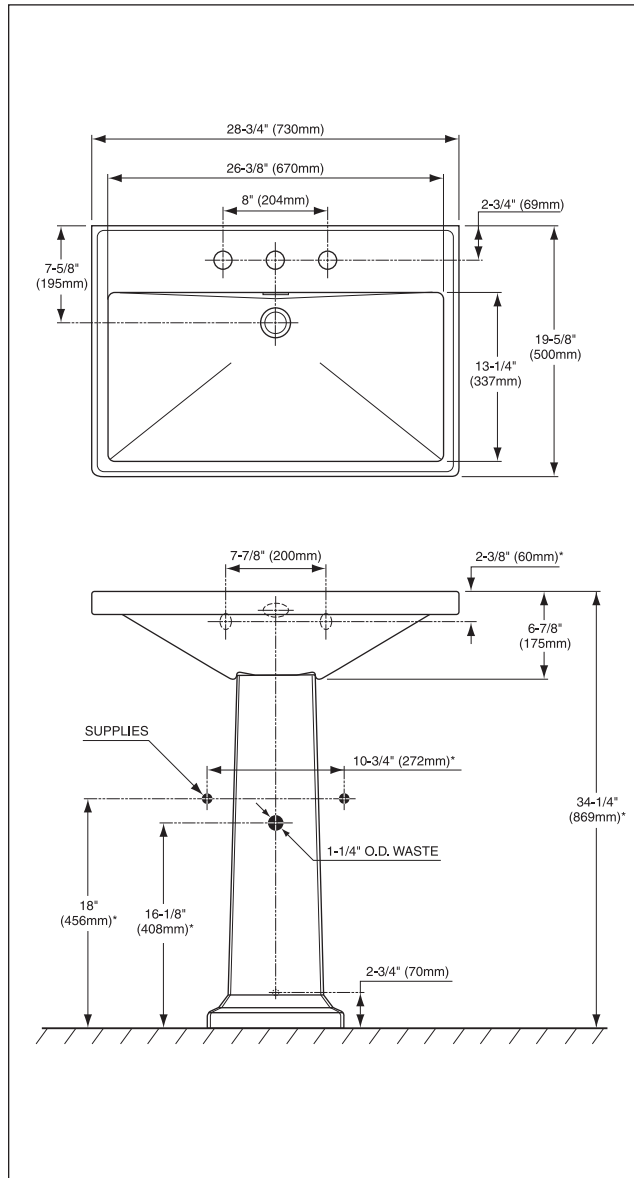

LPT930 Lloyd® Pedestal Lavatory

DESIGN

Understated elegance combined with pure forms and geometric influences, the Lloyd® Design Suite is as fresh as it is distinctive. The Lloyd® suite subtly balances meditative and modern elements for a versatility of design. Durable fired clay china offers years of quality use. Comes with polished chrome overflow cover. Drain fittings sold separately.

SPECIFICATIONS

Waste: 1-1/4" O.D.
Overall Size: 28-3/4" L x 19-5/8" W
Basin: 26-3/8" L x 13-1/4" W
Warranty: Five Year Limited Warranty
Material: Fired clay china

Shipping Weight: **LT930 / LT930.4 / LT930.8**

51.5 lbs.
PT930
32.5 lbs.

Shipping Dimensions: **LT930 / LT930.4 / LT930.8**

32-1/2" L x 24" W
x 12" H
PT930
31" L x 13" W
x 13-1/2" H

⚠ Caution: Requires PT930 pedestal for support.

Fixture dimensions and hydraulic performance meet or exceed ANSI/ASME standard A112.19.2M and CAN/CSA B 45 requirements.

Listing / Approvals: IAPMO/UPC, CSA, City of Los Angeles, State of Massachusetts, and others.

These dimensions and specifications are subject to change without notice.

LPT930.8 Lloyd® Pedestal Lavatory

TOTO®

TOTO U.S.A., INC. • 1155 Southern Road, Morrow, GA 30260
Tel. (888) 295-8134 • Fax. (770) 282-8701 • www.totousa.com
Printed in U.S.A. © TOTO LTD. 05/05 #C30270

Printed on recycled paper

REV 11/07