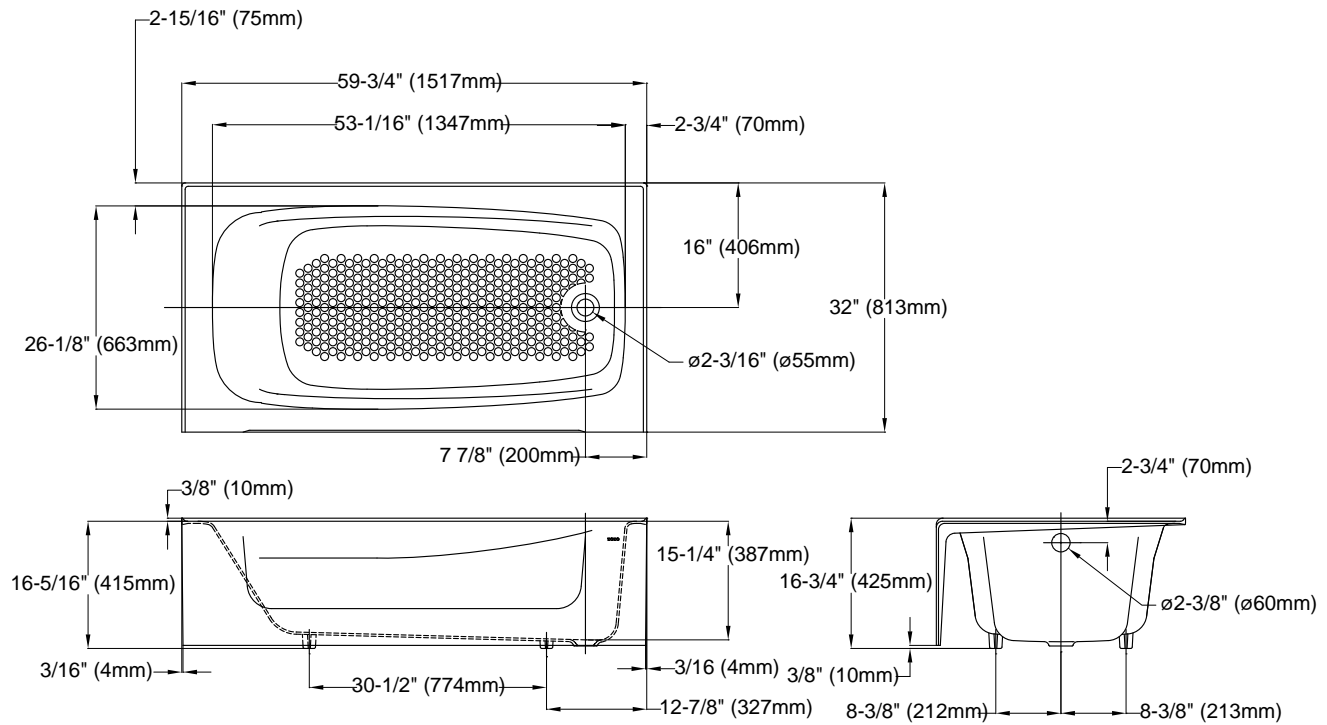

Enameled Cast Iron Bathtub

FEATURES

- 59-3/4" x 32" x 16-3/4"
- Cast-iron construction provides years of durability
- Slip-resistant surface
- Apron front
- Tile-in flanges on 3 sides

COLORS/FINISHES

- Shell Color
#01 Cotton
#12 Sedona Beige

PRODUCT SPECIFICATION

The Enameled Cast Iron Bathtub construction shall prove the ultimate in strength and durability, while a slip-resistant surface enhances safety in the bath. Cast Iron Bathtub shall be TOTO Model FBY1525____.

FBY1525

Enameled Cast Iron Bathtub

SPECIFICATIONS

- Size 59-3/4" L x 32" W
- Depth 16-3/4"
- Warranty Lifetime Limited Warranty
- Material Enameled Cast Iron
- Shipping Weight 397 lbs.
- Shipping Dimensions 62-5/8" L x 34-13/16" W x 20-1/4" H

INSTALLATION NOTES

Floor support under bath must provide a minimum of 80 lbs/square foot (391 kg/square meter) loading.

TOTO

These dimensions and specifications are subject to change without notice