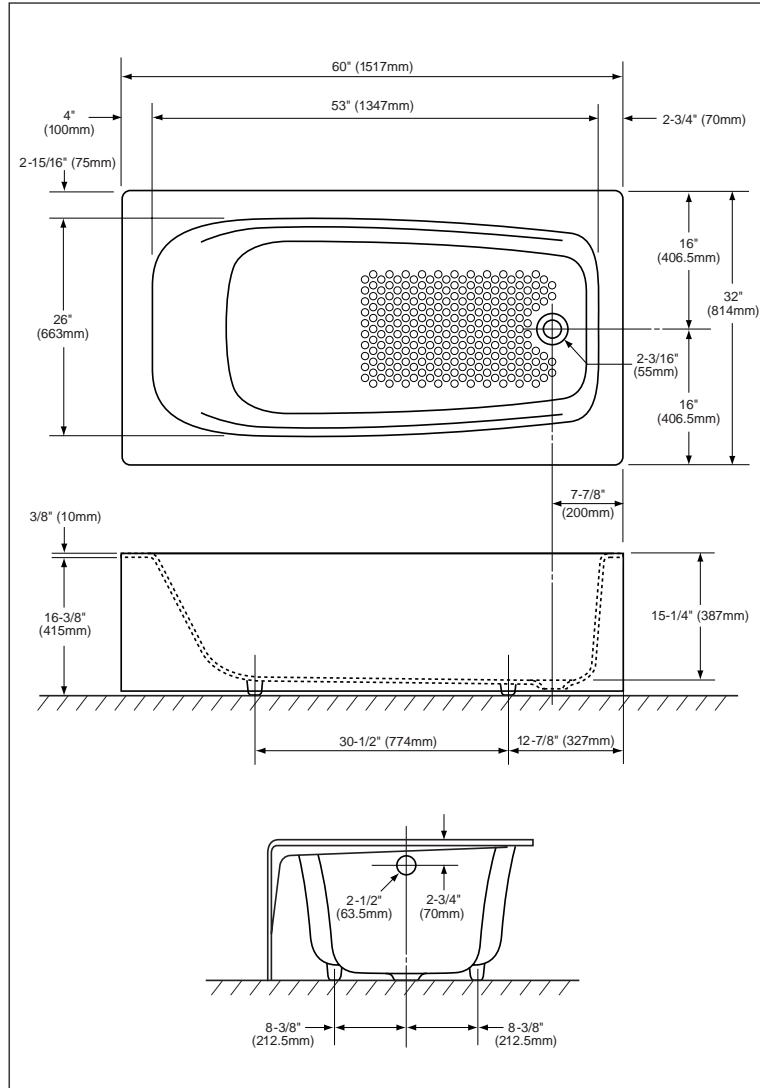

FBY1525LP - Cast Iron Bathtub

- 60" x 32" x 16"
- Cast iron construction provides years of durability
- Slip-resistant surface
- Lifetime limited warranty
- Apron front

■ **FBY1525LP**

Enameled cast iron apron bathtub. Apron front with left hand drain. Slip-resistant surface. Lifetime limited warranty.

■ SPECIFICATIONS

Size: 60"L x 32"W
 Height: 16-5/16"
 Warranty: Lifetime Limited Warranty
 Material: Enameled Cast Iron

Shipping Weight:

FBY1525LP
FBY1525RP
 380.6 lbs.

Shipping Dimensions:

FBY1525LP
FBY1525RP
 62-10/16"L x 34-13/16"W
 x 20-4/16"H

Fixture dimensions meet ANSI/ASME standard A112.19.1M and CAN/CSA B 45 requirements.

Listing / Approvals: IAPMO/UPC, CSA, and others.

FBY1525LP/FBY1525RP - Cast Iron Bathtub

Will Comply with the Americans with Disabilities Act when installed per requirements of CABO/ANSI A117.1-1992, Section 4.21 Bathtubs.